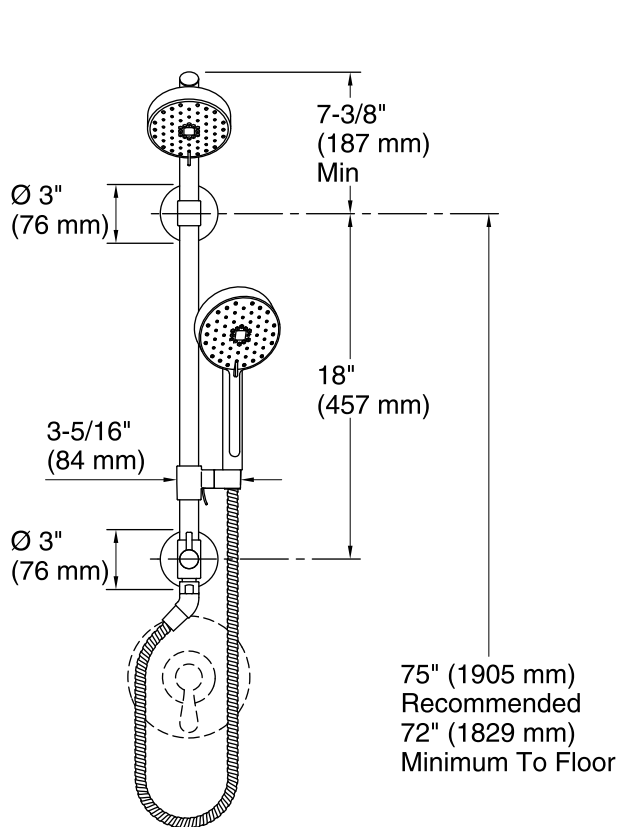

Installation

- Wall-mount.
- For use in shower-only installations.
- Installs in less than 60 minutes without changes to in-wall plumbing (subject to condition of existing installation).
- May require additional service parts based on installation type (see installation guide or specification sheet for details).
- Includes an adapter that will fit with most installations but may require K-1194630, K-1187917, or K-1194302. Refer to the specification sheet for more information.

Included Components

Product consists of:

- K-72415 Multifunction Handshower
- K-45982 60" ribbon hose
- K-45906 shower column
- K-72419 Multifunction Showerhead

OBC

Codes/Standards

ASME A112.18.1/CSA B125.1
DOE - Energy Policy Act 1992
OBC

Technical Information

All product dimensions are nominal.

Handshower:

Rated maximum flow: 2 gal/min (7.6 l/min)

Pressure: 45 psi (3.1 bar)

Showerhead/Body Spray:

Rated maximum flow: 2 gal/min (7.6 l/min)

Pressure: 45 psi (3.1 bar)

Notes

Install this product according to the installation guide.

IMPORTANT! The sidebar must be mounted to stud framing at both the top and bottom mounting locations. Do not use or depend on plastic wall anchors to attach the sidebar.