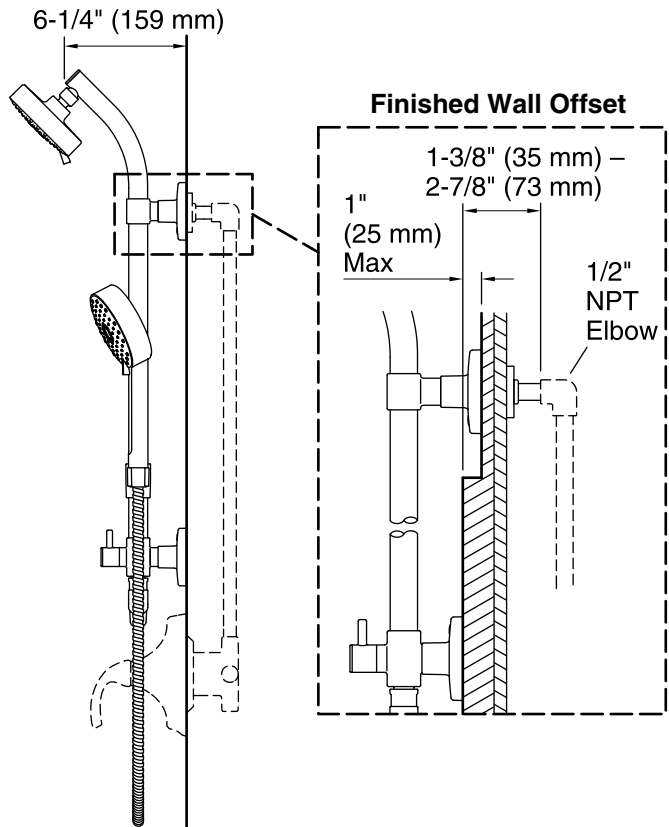

Installation

- Wall-mount.
- For use in shower-only installations.
- Installs in less than 60 minutes without changes to in-wall plumbing (subject to condition of existing installation).
- May require additional service parts based on installation type (see installation guide or specification sheet for details).
- Includes an adapter that will fit with most installations but may require K-1194630, K-1187917, or K-1194302. Refer to the specification sheet for more information.

Included Components

Product consists of:

- K-72415 Multifunction Handshower
- K-45982 60" ribbon hose
- K-45906 shower column
- K-72419 Multifunction Showerhead

OBC

Codes/Standards

ASME A112.18.1/CSA B125.1
DOE - Energy Policy Act 1992
OBC

Technical Information

All product dimensions are nominal.

Handshower:

Rated maximum flow: 2 gal/min (7.6 l/min)

Pressure: 45 psi (3.1 bar)

Showerhead/Body Spray:

Rated maximum flow: 2 gal/min (7.6 l/min)

Pressure: 45 psi (3.1 bar)