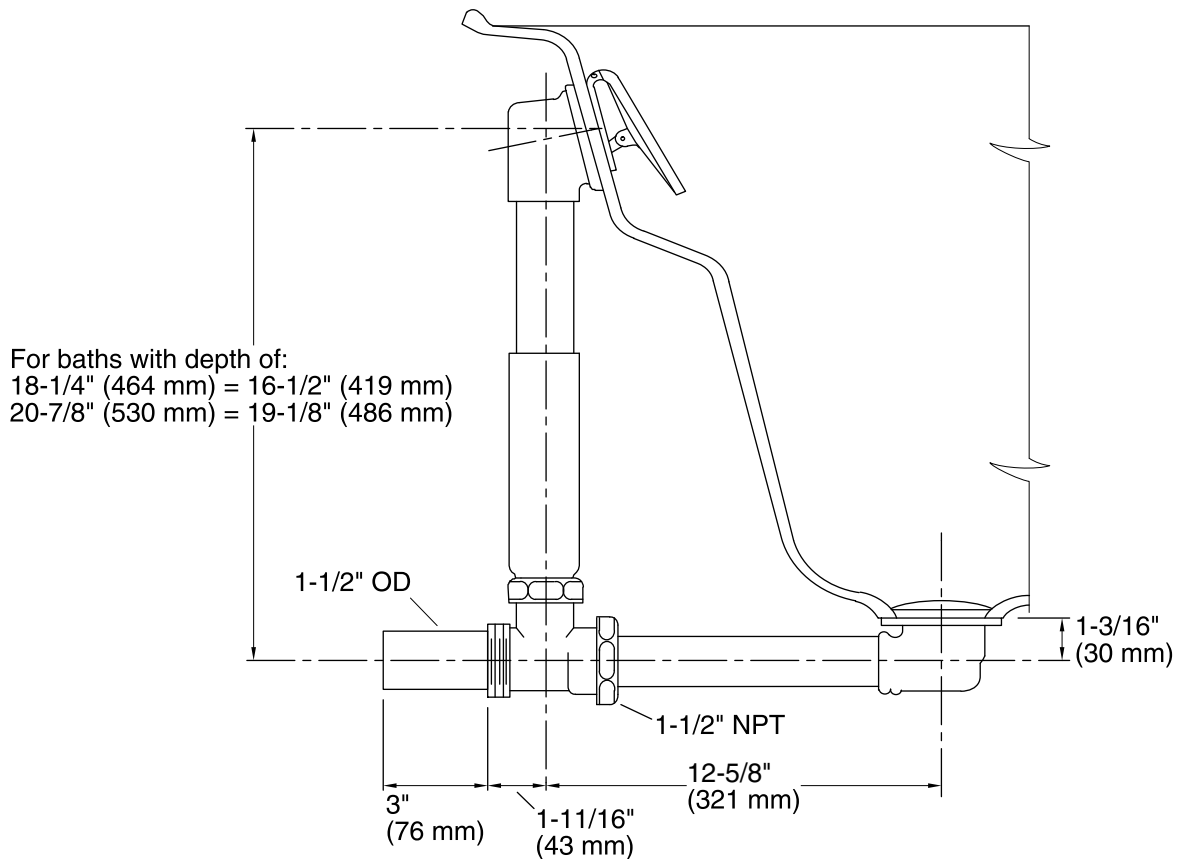

Features

- 17-gauge brass construction.
- Brass tailpiece.
- 1-1/2" NPT connection.
- Supports both above- and through-the-floor installations.
- For use with Tea-for-Two® 5- and 6-foot baths, BubbleMassage™ air baths, and whirlpools.

Technical Information

All product dimensions are nominal.

Notes

Install this product according to the installation guide.

ADA compliant when installed to the specific requirements of these regulations.