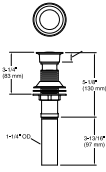

### Features

- Solid brass construction for durability and reliability.
- With overflow.
- 1-1/4" connection.
- Fluid design lines for ease of cleaning.

### Technical Information

All product dimensions are nominal.