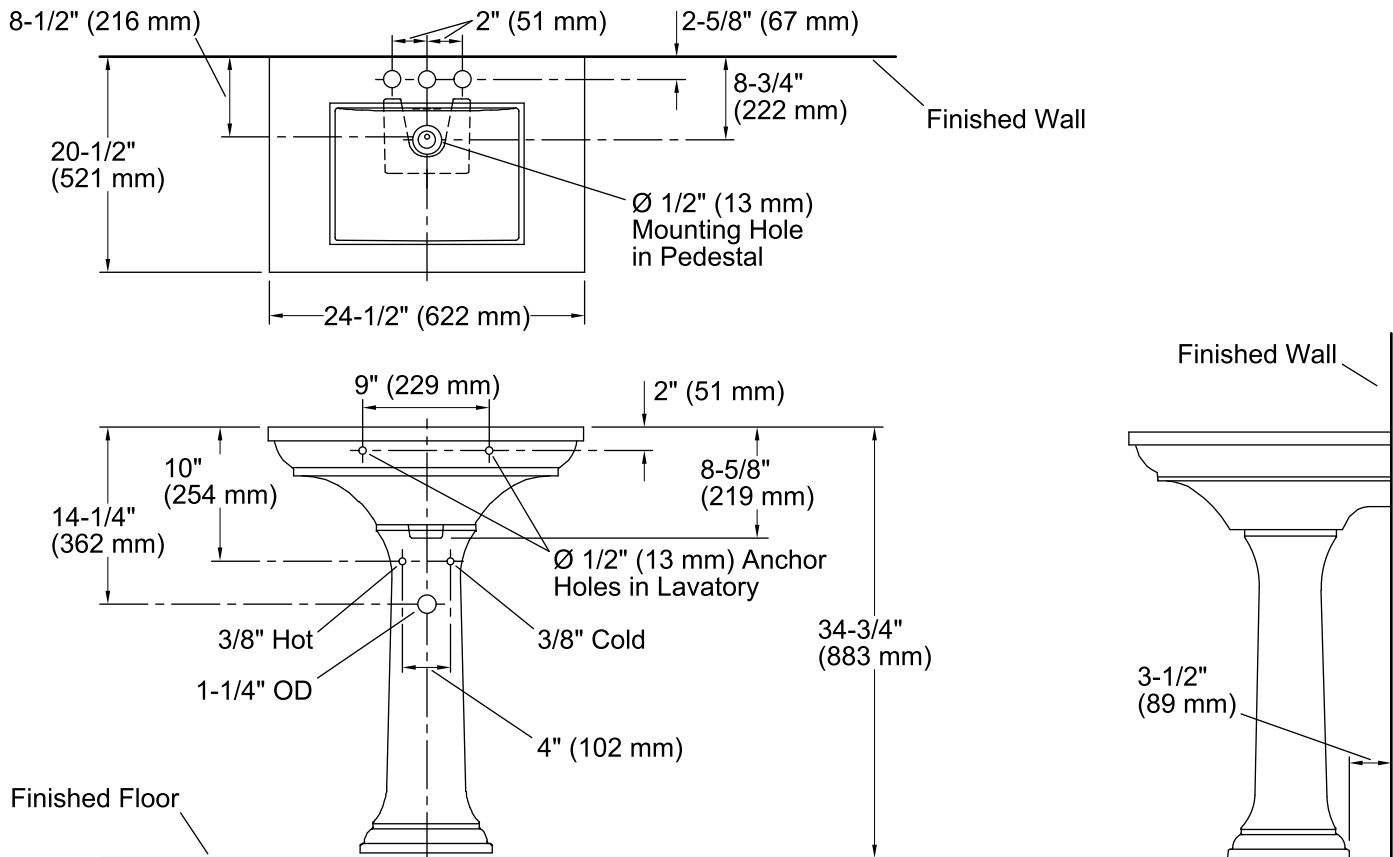

**Memoirs® Stately**  
 Pedestal Bathroom Sink  
**K-2344-4**

**Features**

- 4-inch center faucet holes.
- Elegant rectangular basin.
- Overflow drain.
- Combination consists of the K-29999-4 basin and the K-2267 pedestal.
- Coordinates with other products in the Memoirs collection.

**Material**

- Fireclay

**Installation**

- Pedestal

**Recommended Products/Accessories**

K-7605-P Angle Supply with Stop (pair)

**Included Components**

Product consists of:

- K-2267 Bathroom Sink Pedestal
- K-29999-4 Pedestal/Console Table Bathroom Sink

Additional Components:

- Accessory pack
- rubber pads

**Codes/Standards**

ASME A112.19.2/CSA B45.1

**KOHLER® One-Year Limited Warranty**

### Technical Information

All product dimensions are nominal.

Bowl configuration:	Single
Installation:	Pedestal
Bowl area (Only):	Length: 15-1/2" (394 mm) Width: 11-5/8" (295 mm) Water depth: 5" (127 mm)
Number of deck holes:	3
Faucet hole spacing:	4" (102 mm)
Faucet hole(s):	1-1/4" (32 mm)
Drain hole:	1-3/4" (44 mm)