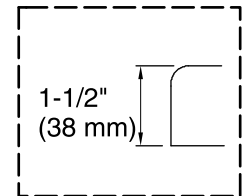

Drop-in Rim Detail