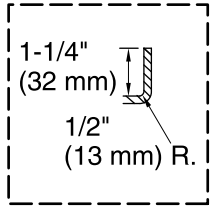

Color Code Description

	0	White
	96	Biscuit
	47	Almond
	NY	Dune
	G9	Sandbar

No change in measurements if connected with drain illustrated. (K-7166-AF)

 Recommended Faucet Location

Integral Flange Detail

Access Panel
20" (508 mm) W x
15" (381 mm) H Min

Technical Information

All product dimensions are nominal.

Installation:	Three-wall alcove
Drain location:	Right
Basin area, bottom:	50" x 24" (1270 mm x 610 mm)
Basin area, top:	65" x 27" (1651 mm x 686 mm)
Weight:	77 lbs (34.9 kg)
Minimum floor load:	39.1 lbs/ft ² (190.9 kg/m ²)
Water depth:	14" (356 mm)
Water capacity:	72 gal (272.5 L)
Electrical component rating:	Heated Surface: 120 V, 0.5 A, 60 Hz, 65 W
Minimum flat for door:	2-1/8" (54 mm)