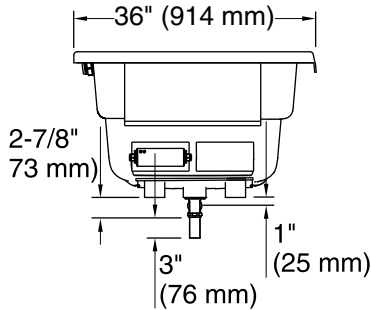

Color Code Description

	0	White
	96	Biscuit
	47	Almond
	NY	Dune
	G9	Sandbar

No change in measurements if connected with drain illustrated. (K-7166-AF)

 Recommended Faucet Location

Integral Flange Detail

Access Panel
20" (508 mm) W x
15" (381 mm) H Min

Technical Information

All product dimensions are nominal.

Installation:	Three-wall alcove
Drain location:	Right
Basin area, bottom:	50" x 24" (1270 mm x 610 mm)
Basin area, top:	65" x 27" (1651 mm x 686 mm)
Weight:	77 lbs (34.9 kg)
Minimum floor load:	39.1 lbs/ft ² (190.9 kg/m ²)
Water depth:	14" (356 mm)
Water capacity:	72 gal (272.5 L)
Electrical component rating:	Heated Surface: 120 V, 0.5 A, 60 Hz, 65 W
Minimum flat for door:	2-1/8" (54 mm)