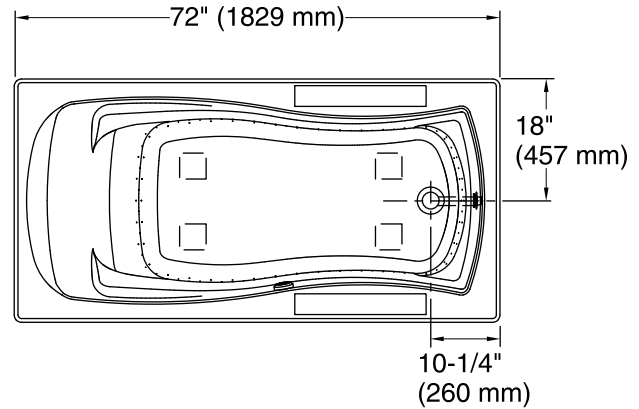

Color Code Description

	0	White
	96	Biscuit
	47	Almond
	NY	Dune
	G9	Sandbar

No change in measurements if connected with drain illustrated. (K-7166-AF)

 Recommended Faucet Location

Integral Flange Detail

Access Panel
20" (508 mm) W x
15" (381 mm) H Min

Technical Information

All product dimensions are nominal.

Installation:	Three-wall alcove
Drain location:	Right
Basin area, bottom:	50" x 24" (1270 mm x 610 mm)
Basin area, top:	65" x 27" (1651 mm x 686 mm)
Weight:	77 lbs (34.9 kg)
Minimum floor load:	39.1 lbs/ft ² (190.9 kg/m ²)
Water depth:	14" (356 mm)
Water capacity:	72 gal (272.5 L)
Electrical component rating:	Heated Surface: 120 V, 0.5 A, 60 Hz, 65 W
Minimum flat for door:	2-1/8" (54 mm)