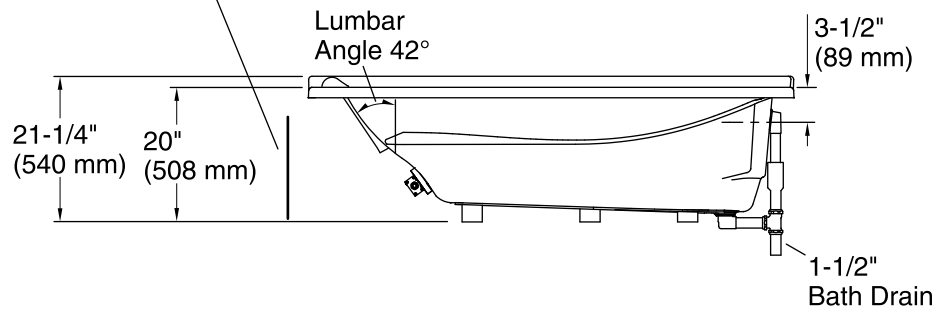

Color Code Description

	0	White
	96	Biscuit
	47	Almond
	NY	Dune
	G9	Sandbar

No change in measurements if connected with drain illustrated. (K-7166-AF)

 Recommended Faucet Location

Integral Flange Detail

Access Panel
20" (508 mm) W x
15" (381 mm) H Min

Technical Information

All product dimensions are nominal.

Installation:	Three-wall alcove
Drain location:	Right
Basin area, bottom:	50" x 24" (1270 mm x 610 mm)
Basin area, top:	65" x 27" (1651 mm x 686 mm)
Weight:	77 lbs (34.9 kg)
Minimum floor load:	39.1 lbs/ft ² (190.9 kg/m ²)
Water depth:	14" (356 mm)
Water capacity:	72 gal (272.5 L)
Electrical component rating:	Heated Surface: 120 V, 0.5 A, 60 Hz, 65 W
Minimum flat for door:	2-1/8" (54 mm)