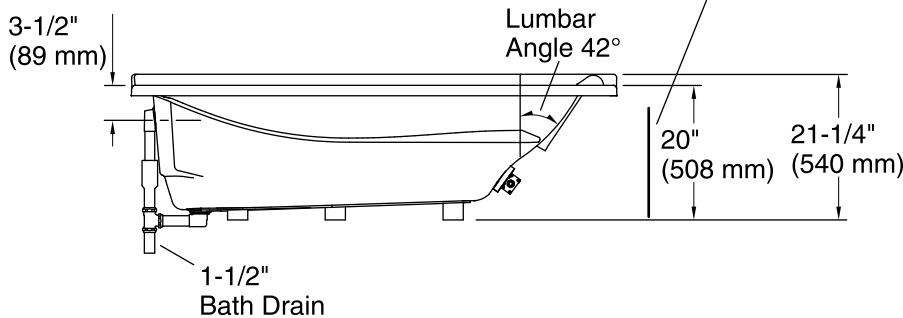

 Recommended Faucet Location

**Integral Flange Detail**

Access Panel  
20" (508 mm) W x  
15" (381 mm) H Min

### Technical Information

All product dimensions are nominal.

- Installation: Three-wall alcove
- Drain location: Left
- Basin area, bottom: 50" x 24" (1270 mm x 610 mm)
- Basin area, top: 65" x 27" (1651 mm x 686 mm)
- Weight: 77 lbs (34.9 kg)
- Minimum floor load: 39.1 lbs/ft<sup>2</sup> (190.9 kg/m<sup>2</sup>)
- Water depth: 14" (356 mm)
- Water capacity: 72 gal (272.5 L)
- Electrical component rating: Heated Surface: 120 V, 0.5 A, 60 Hz, 65 W
- Minimum flat for door: 2-1/8" (54 mm)