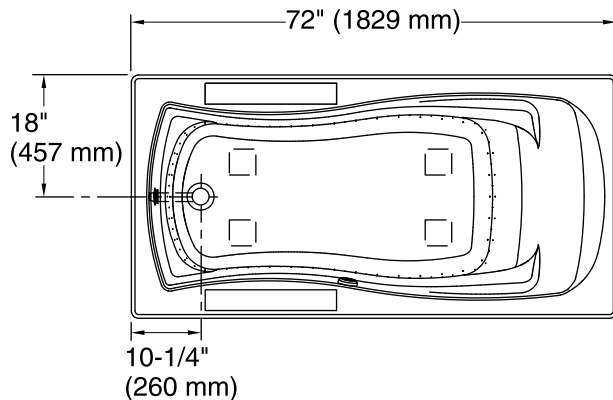

 Recommended Faucet Location

**Integral Flange Detail**

Access Panel  
20" (508 mm) W x  
15" (381 mm) H Min

### Technical Information

All product dimensions are nominal.

- Installation: Three-wall alcove
- Drain location: Left
- Basin area, bottom: 50" x 24" (1270 mm x 610 mm)
- Basin area, top: 65" x 27" (1651 mm x 686 mm)
- Weight: 77 lbs (34.9 kg)
- Minimum floor load: 39.1 lbs/ft<sup>2</sup> (190.9 kg/m<sup>2</sup>)
- Water depth: 14" (356 mm)
- Water capacity: 72 gal (272.5 L)
- Electrical component rating: Heated Surface: 120 V, 0.5 A, 60 Hz, 65 W
- Minimum flat for door: 2-1/8" (54 mm)