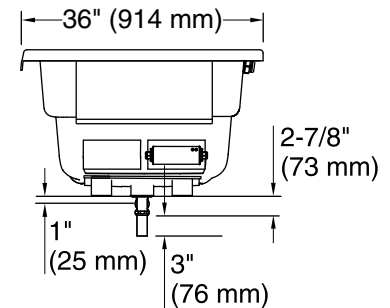

 Recommended Faucet Location

**Integral Flange Detail**

Access Panel  
20" (508 mm) W x  
15" (381 mm) H Min

### Technical Information

All product dimensions are nominal.

- Installation: Three-wall alcove
- Drain location: Left
- Basin area, bottom: 50" x 24" (1270 mm x 610 mm)
- Basin area, top: 65" x 27" (1651 mm x 686 mm)
- Weight: 77 lbs (34.9 kg)
- Minimum floor load: 39.1 lbs/ft<sup>2</sup> (190.9 kg/m<sup>2</sup>)
- Water depth: 14" (356 mm)
- Water capacity: 72 gal (272.5 L)
- Electrical component rating: Heated Surface: 120 V, 0.5 A, 60 Hz, 65 W
- Minimum flat for door: 2-1/8" (54 mm)