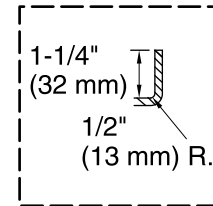

 Recommended Faucet Location

**Integral Flange Detail**

Access Panel  
20" (508 mm) W x  
15" (381 mm) H Min

### Technical Information

All product dimensions are nominal.

- Installation: Three-wall alcove
- Drain location: Left
- Basin area, bottom: 50" x 24" (1270 mm x 610 mm)
- Basin area, top: 65" x 27" (1651 mm x 686 mm)
- Weight: 77 lbs (34.9 kg)
- Minimum floor load: 39.1 lbs/ft<sup>2</sup> (190.9 kg/m<sup>2</sup>)
- Water depth: 14" (356 mm)
- Water capacity: 72 gal (272.5 L)
- Electrical component rating: Heated Surface: 120 V, 0.5 A, 60 Hz, 65 W
- Minimum flat for door: 2-1/8" (54 mm)