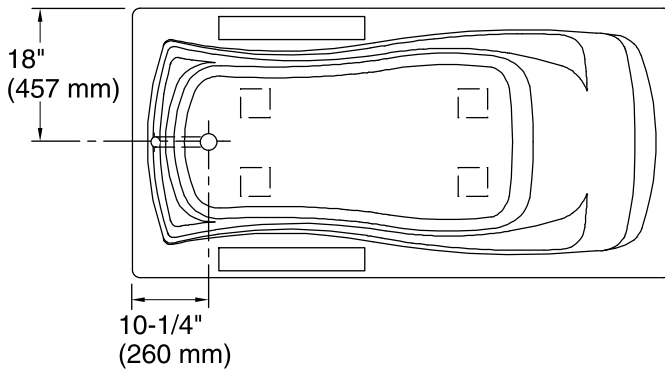

*Recommended User Interface Location

No change in measurements if connected with drain illustrated. (K-7166-AF)

□ Recommended Faucet Location