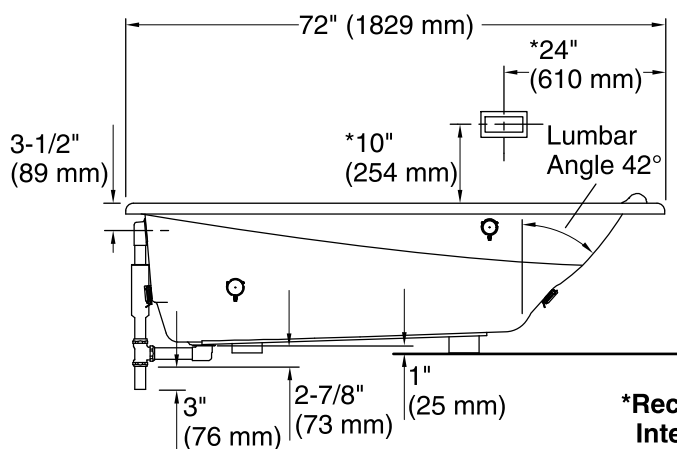

*Recommended User Interface Location

No change in measurements if connected with drain illustrated. (K-7166-AF)

□ Recommended Faucet Location