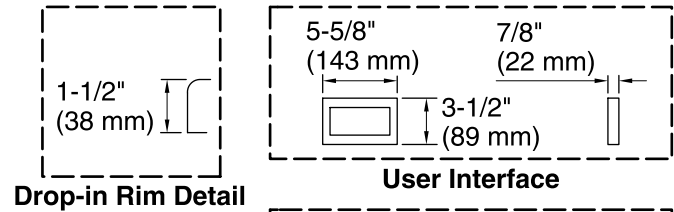

Required Electrical Service

One circuit required, protected with Class A Ground-Fault Circuit-Interrupter (GFCI). Outside North America, this device may be known as a Residual Current Device (RCD).

Amplifier: 120 V, 15 A, 50/60 Hz

Technical Information

All product dimensions are nominal.

Installation:	Drop-in
Drain location:	End
Basin area, bottom:	50" x 24" (1270 mm x 610 mm)
Basin area, top:	65" x 27" (1651 mm x 686 mm)
Weight:	88 lbs (39.9 kg)
Minimum floor load:	40 lbs/ft² (195.3 kg/m²)
Water depth:	14" (356 mm)
Water capacity:	72 gal (272.5 L)
Cutout:	Drop-in, 70" x 34" (1778 mm x 864 mm)
Electrical component rating:	Amplifier: 120 V, 1.1 A, 50/60 Hz
Amplifier channels:	2 at 15 W per channel 2 at 30 W per channel
Minimum flat for door:	2-1/8" (54 mm)

Notes

Measure your actual product for rough-in details. Install this product according to the installation instructions.

The hot water supply should be 70% of the capacity of the bath or greater. Installations will vary.

Control amplifier fits 16" (406 mm) center studs. 25' (7.6 m) cables are included.

If installing a rim-mount faucet, make sure there is no interference above or below the deck before drilling any holes.