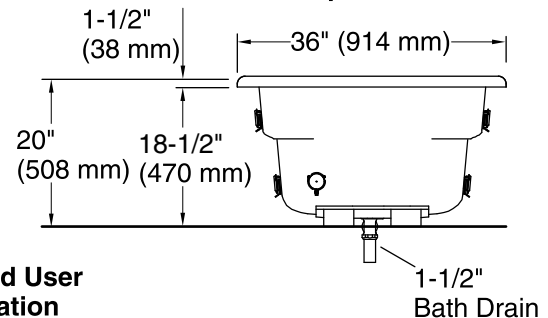

*Recommended User Interface Location

Required Electrical Service

One circuit required, protected with Class A Ground-Fault Circuit-Interrupter (GFCI). Outside North America, this device may be known as a Residual Current Device (RCD).

Amplifier: 120 V, 15 A, 50/60 Hz

Technical Information

All product dimensions are nominal.

Installation:	Drop-in
Drain location:	End
Basin area, bottom:	50" x 24" (1270 mm x 610 mm)
Basin area, top:	65" x 27" (1651 mm x 686 mm)
Weight:	88 lbs (39.9 kg)
Minimum floor load:	40 lbs/ft² (195.3 kg/m²)
Water depth:	14" (356 mm)
Water capacity:	72 gal (272.5 L)
Cutout:	Drop-in, 70" x 34" (1778 mm x 864 mm)
Electrical component rating:	Amplifier: 120 V, 1.1 A, 50/60 Hz
Amplifier channels:	2 at 15 W per channel 2 at 30 W per channel
Minimum flat for door:	2-1/8" (54 mm)

Notes

Measure your actual product for rough-in details. Install this product according to the installation instructions.

The hot water supply should be 70% of the capacity of the bath or greater. Installations will vary.

Control amplifier fits 16" (406 mm) center studs. 25' (7.6 m) cables are included.

If installing a rim-mount faucet, make sure there is no interference above or below the deck before drilling any holes.