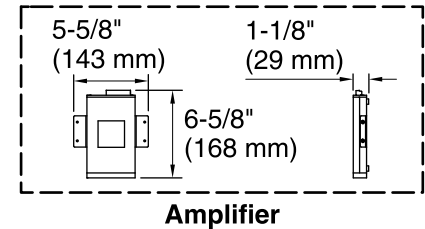

Required Electrical Service

One circuit required, protected with Class A Ground-Fault Circuit-Interrupter (GFCI). Outside North America, this device may be known as a Residual Current Device (RCD).

Amplifier: 120 V, 15 A, 50/60 Hz

Technical Information

All product dimensions are nominal.

Installation:	Drop-in
Drain location:	End
Basin area, bottom:	50" x 24" (1270 mm x 610 mm)
Basin area, top:	65" x 27" (1651 mm x 686 mm)
Weight:	88 lbs (39.9 kg)
Minimum floor load:	40 lbs/ft² (195.3 kg/m²)
Water depth:	14" (356 mm)
Water capacity:	72 gal (272.5 L)
Cutout:	Drop-in, 70" x 34" (1778 mm x 864 mm)
Electrical component rating:	Amplifier: 120 V, 1.1 A, 50/60 Hz
Amplifier channels:	2 at 15 W per channel 2 at 30 W per channel
Minimum flat for door:	2-1/8" (54 mm)

Notes

Measure your actual product for rough-in details. Install this product according to the installation instructions.

The hot water supply should be 70% of the capacity of the bath or greater. Installations will vary.

Control amplifier fits 16" (406 mm) center studs. 25' (7.6 m) cables are included.

If installing a rim-mount faucet, make sure there is no interference above or below the deck before drilling any holes.