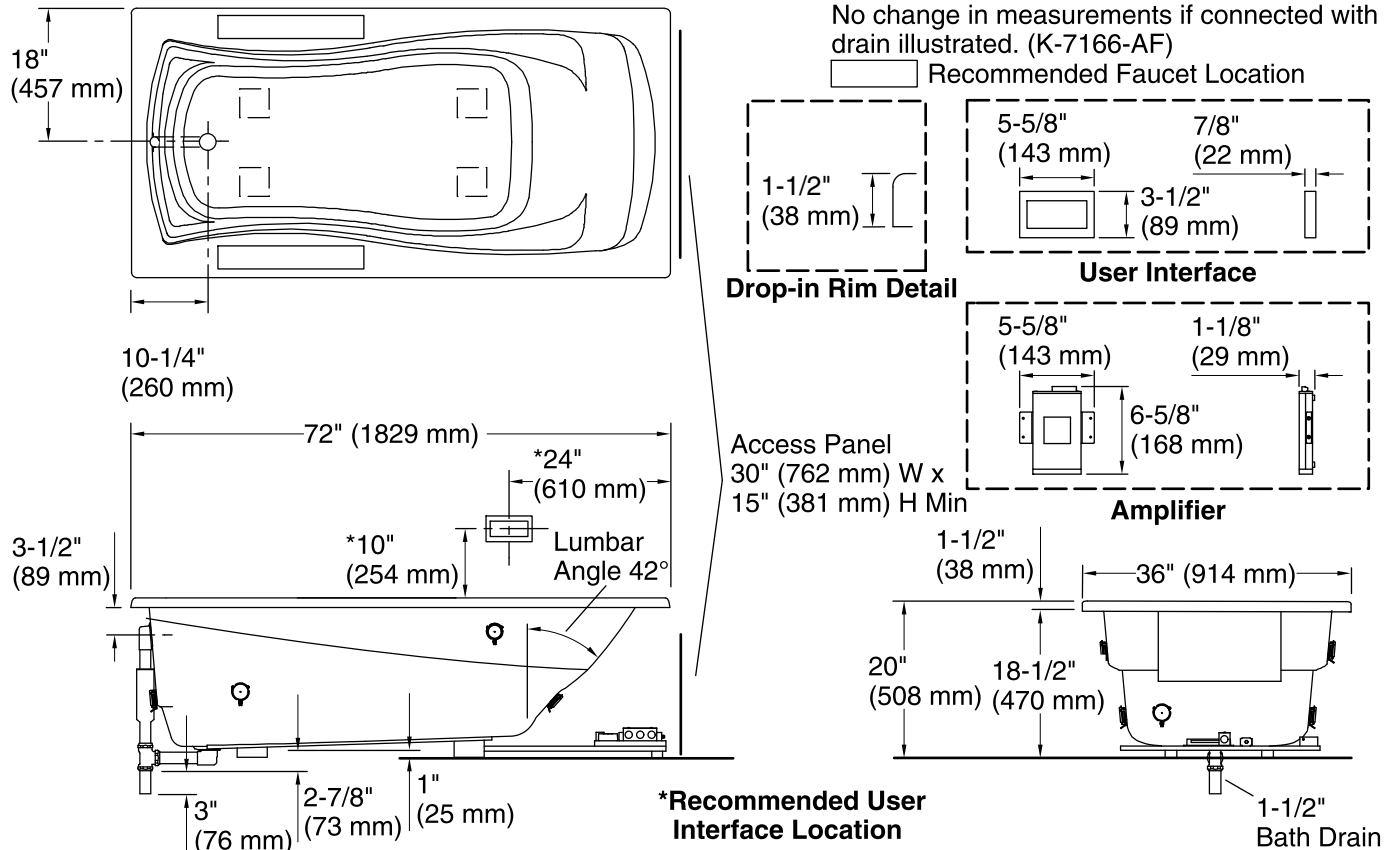

Required Electrical Service

One circuit required, protected with Class A Ground-Fault Circuit-Interrupter (GFCI). Outside North America, this device may be known as a Residual Current Device (RCD).

Amplifier, Heated Surface: 120 V, 15 A, 50/60 Hz

Technical Information

All product dimensions are nominal.

Installation:	Drop-in
Drain location:	End
Basin area, bottom:	50" x 24" (1270 mm x 610 mm)
Basin area, top:	65" x 27" (1651 mm x 686 mm)
Weight:	88 lbs (39.9 kg)
Minimum floor load:	40 lbs/ft² (195.3 kg/m²)
Water depth:	14" (356 mm)
Water capacity:	72 gal (272.5 L)
Cutout:	Drop-in, 70" x 34" (1778 mm x 864 mm)
Electrical component rating:	Amplifier: 120 V, 1.1 A, 50/60 Hz Heated Surface: 120 V, 0.5 A, 50/60 Hz, 65 W

Notes

Measure your actual product for rough-in details. Install this product according to the installation instructions.

The hot water supply should be 70% of the capacity of the bath or greater. Installations will vary.

Control amplifier fits 16" (406 mm) center studs. 25' (7.6 m) cables are included.

If installing a rim-mount faucet, make sure there is no interference above or below the deck before drilling any holes.