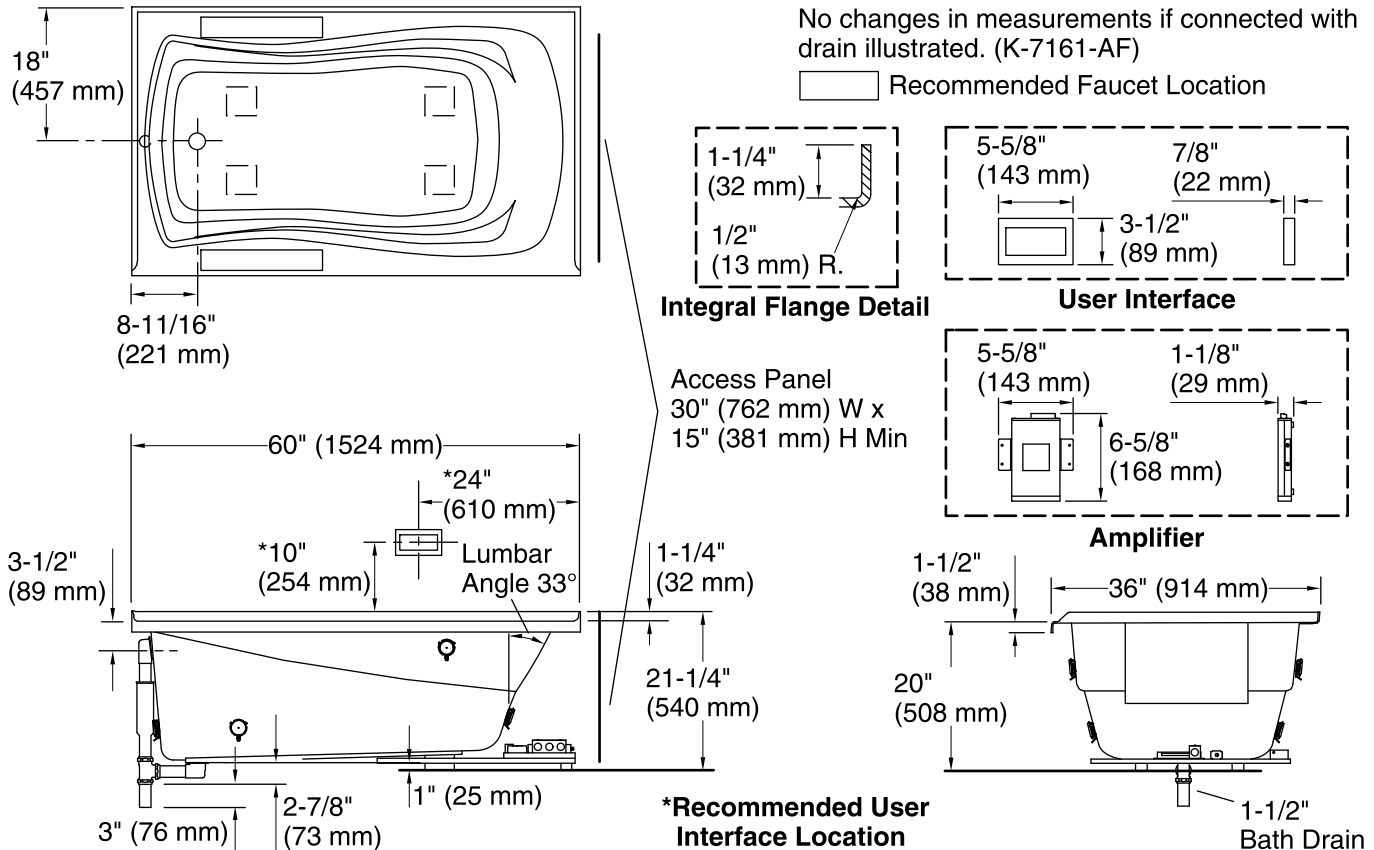

Required Electrical Service

One circuit required, protected with Class A Ground-Fault Circuit-Interrupter (GFCI). Outside North America, this device may be known as a Residual Current Device (RCD).

Amplifier, Heated Surface: 120 V, 15 A, 50/60 Hz

Technical Information

All product dimensions are nominal.

Installation:	Three-wall alcove
Drain location:	Left
Basin area, bottom:	46" x 24" (1168 mm x 610 mm)
Basin area, top:	54" x 27" (1372 mm x 686 mm)
Weight:	73 lbs (33.1 kg)
Minimum floor load:	42 lbs/ft² (205.1 kg/m²)
Water depth:	14" (356 mm)
Water capacity:	63 gal (238.5 L)
Cutout:	Drop-in, 58" x 34" (1473 mm x 864 mm)
Electrical component rating:	Amplifier: 120 V, 50/60 Hz Heated Surface: 120 V, 0.5 A, 50/60 Hz, 65 W
Minimum flat for door:	2" (50 mm)

Notes

Measure your actual product for rough-in details. Install this product according to the installation instructions.

The hot water supply should be 70% of the capacity of the bath or greater. Installations will vary.

Control amplifier fits 16" (406 mm) center studs. 25' (7.6 m) cables are included.

If installing a rim-mount faucet, make sure there is no interference above or below the deck before drilling any holes.