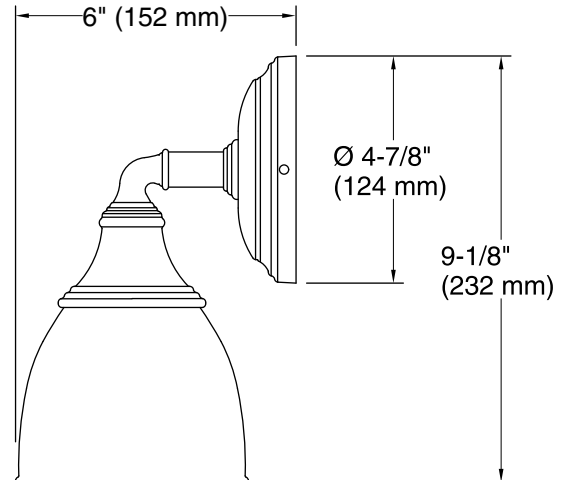

Devonshire®
Double-light Wall Sconce
K-10571

Features

- Premium metal construction for durability.
- KOHLER finishes resist corrosion and tarnish.
- Frosted-glass shades.
- Sconces can be positioned up or down, depending on room setting.
- CUL- and UL-approved up to 100 watts.
- Coordinates with other products in the Devonshire Collection.

Technical Information

All product dimensions are nominal.

Notes

Install this product according to the installation guide.