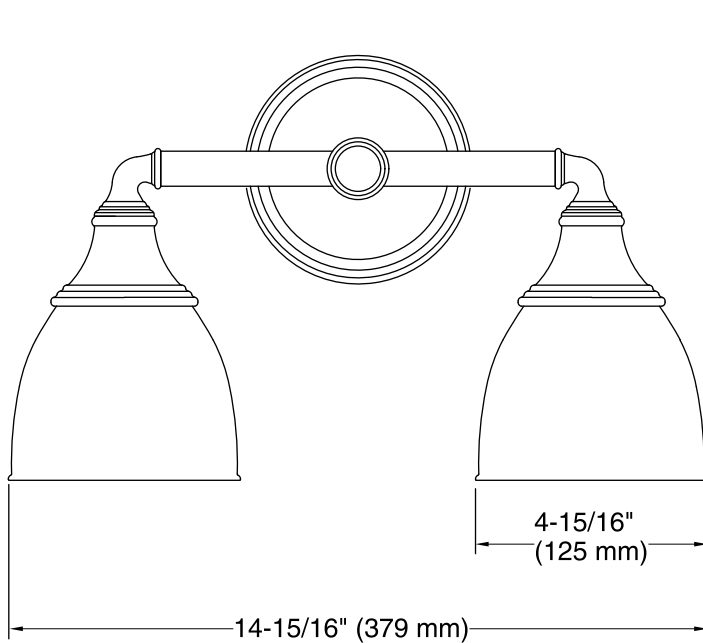

Devonshire®
Double-light Wall Sconce
K-10571

Features

- Premium metal construction for durability.
- KOHLER finishes resist corrosion and tarnish.
- Frosted-glass shades.
- Sconces can be positioned up or down, depending on room setting.
- CUL- and UL-approved up to 100 watts.
- Coordinates with other products in the Devonshire Collection.

Technical Information

All product dimensions are nominal.

Notes

Install this product according to the installation guide.