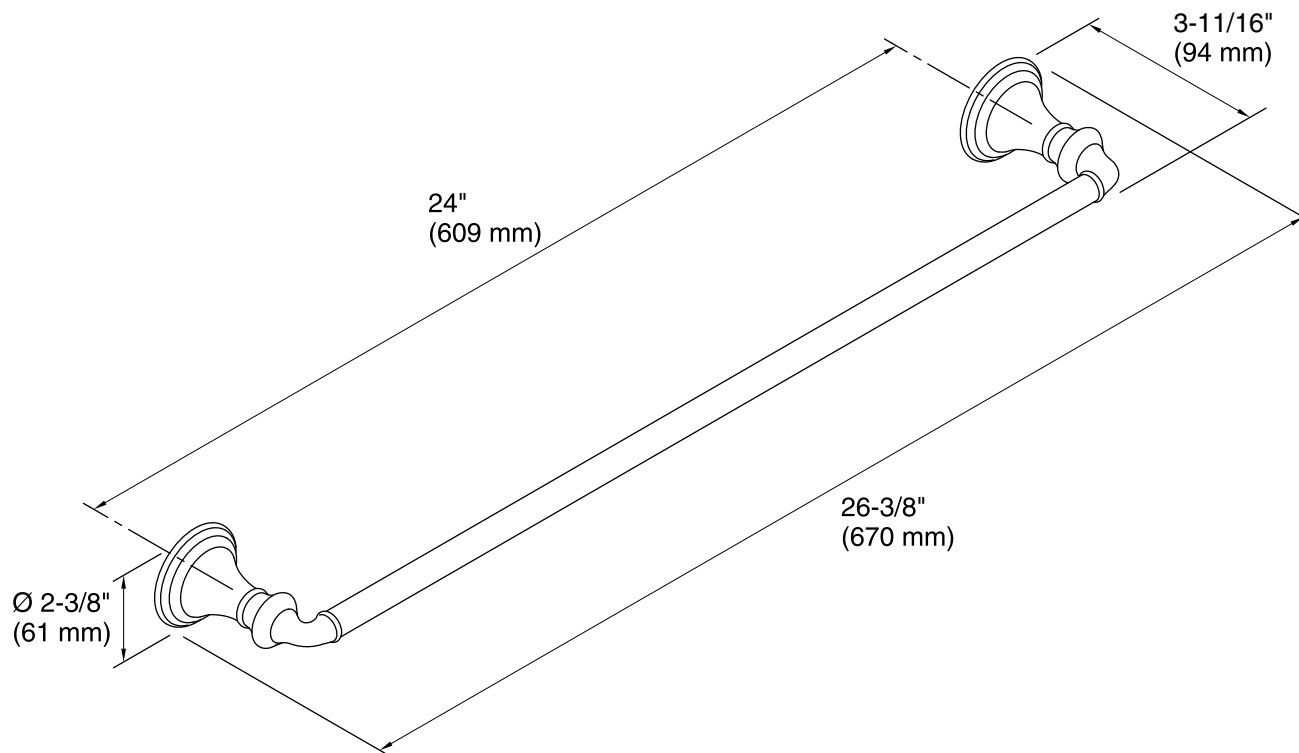

Technical Information

All product dimensions are nominal.

Material: Metal

Notes

Install this product according to the installation guide.

CAUTION: Risk of personal injury. Do not install these products in any area where they are likely to be used inadvertently as a grab bar or support bar. These products are not designed or intended for use as a grab bar or support bar.