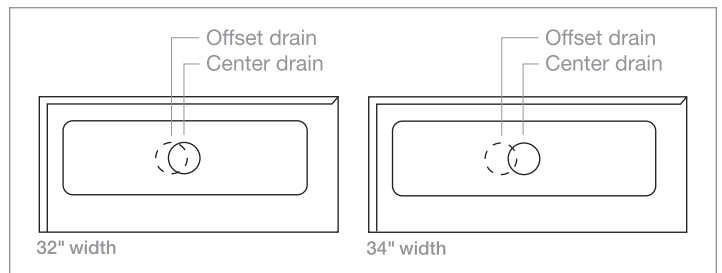

## Retrofit or new construction options

Drain accommodates new or remodeled bathrooms. Alternate drain locations easily replace a 60" x 30" bath

## Added space

Gain two to four inches of space when replacing a traditional 60" x 30" bath with a 60" x 32" or a 60" x 34" base

## Pairs well with Levity® shower door

With a modern design, easy entry and smooth operation, the Levity shower door complements the Bellwether shower base

K-9164/K-9155

K-9164/K-9156

K-9164

SKU	Description	Dimensions
K-9163	Bellwether Shower Base with Left-Hand, Center Drain	60" x 32" x 4"
K-9164	Bellwether Shower Base with Right-Hand, Center Drain	60" x 32" x 4"
K-9165	Bellwether Shower Base with Left-Hand, Offset Drain	60" x 32" x 4"
K-9166	Bellwether Shower Base with Right-Hand, Offset Drain	60" x 32" x 4"
K-9155	Bellwether Plastic Drain Cover for 60" x 32"	25 <sup>3</sup> / <sub>8</sub> " x 7 <sup>1</sup> / <sub>2</sub> "
K-9156	Bellwether Aluminum Drain Cover for 60" x 32"	25 <sup>3</sup> / <sub>8</sub> " x 7 <sup>1</sup> / <sub>2</sub> "
K-9177	Bellwether Shower Base with Left-Hand, Center Drain	60" x 34" x 4"
K-9178	Bellwether Shower Base with Right-Hand, Center Drain	60" x 34" x 4"
K-9193	Bellwether Shower Base with Left-Hand, Offset Drain	60" x 34" x 4"
K-9194	Bellwether Shower Base with Right-Hand, Offset Drain	60" x 34" x 4"
K-9157	Bellwether Plastic Drain Cover for 60"x 34"	27 <sup>3</sup> / <sub>8</sub> " x 7 <sup>1</sup> / <sub>2</sub> "
K-9159	Bellwether Aluminum Drain Cover for 60" x 34"	27 <sup>3</sup> / <sub>8</sub> " x 7 <sup>1</sup> / <sub>2</sub> "