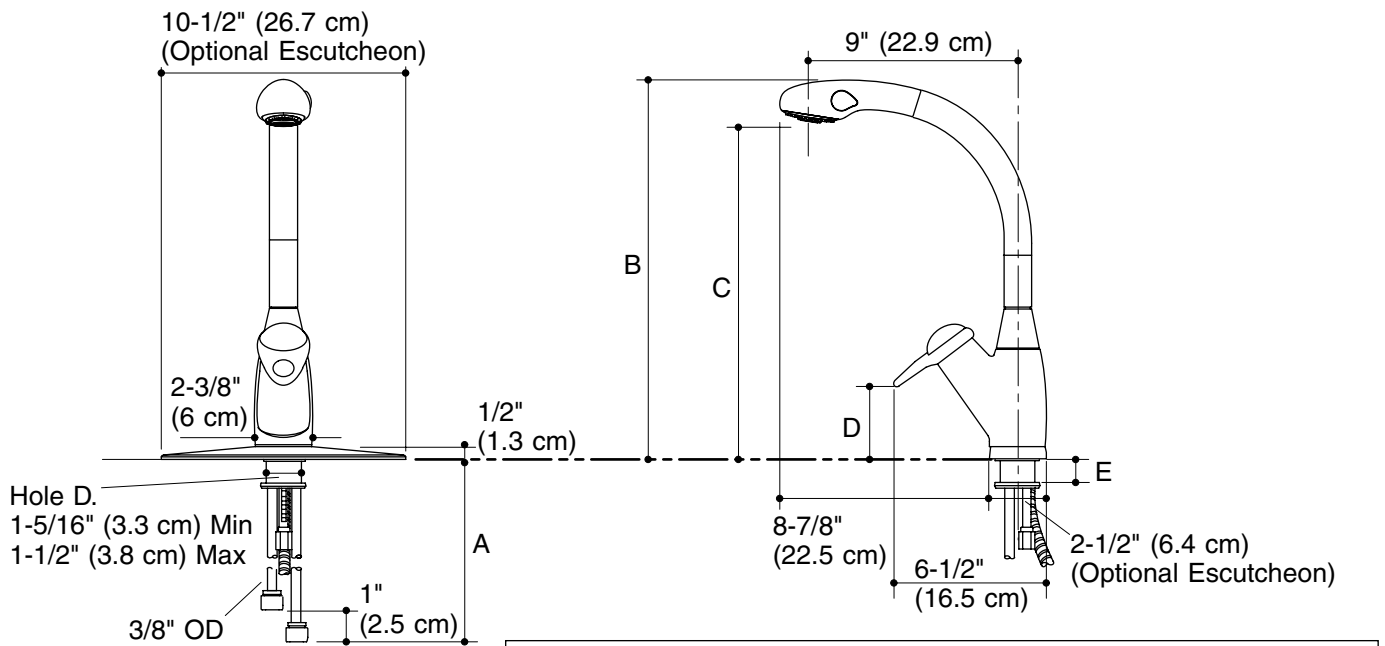

**PROFESSIONAL KITCHEN SINK
FAUCET
K-6340**

ADA

Features

- Brass construction
- One-piece, self-contained ceramic disc valve allows both volume and temperature control
- Temperature memory allows faucet to be turned on and off at any temperature setting
- High-temperature limit setting for added safety
- 9" (22.9 cm) high-arch swing spout with integral sprayhead and retractable hose
- Integral vacuum breaker
- ADA compliant front lever handle
- Single-hole or three-hole installation options
- Lower flow aerator options are available (refer to the Kohler Price Book)
- 2.2 gpm (8.3 lpm) maximum flow rate

Product Specification

The single-control professional kitchen sink faucet shall be of brass construction. Product shall have a maximum flow rate of 2.2 gallons (8.3 L) per minute with lower flow aerator options available (refer to the Kohler Price Book). Product shall feature a one-piece, self-contained ceramic disc valve, which allows both volume and temperature control. Product shall feature temperature memory, allowing the faucet to be turned on and off at any temperature setting. Product shall include a high-temperature limit setting for added safety. Product shall feature a 9" (22.9 cm) high-arch swing spout with integral sprayhead and retractable hose. Product shall feature an integral vacuum breaker and ADA compliant front lever handle. Product shall be for single-hole or three-hole installation options. Faucet shall be Kohler Model K-6340-CP or K-6340-BP-CP.

PROAVATAR®

Installation Notes

Install this product according to the installation guide.

Roughing-In Notes

	A	B	C	D	E
With escutcheon	11-1/8" (28.3 cm)	16-1/2" (41.9 cm)	14-3/8" (36.5 cm)	3-1/8" (7.9 cm)	2-5/8" (6.7 cm)
Without escutcheon	11-5/8" (29.5 cm)	16" (40.6 cm)	13-7/8" (35.2 cm)	2-5/8" (6.7 cm)	3-1/8" (7.9 cm)