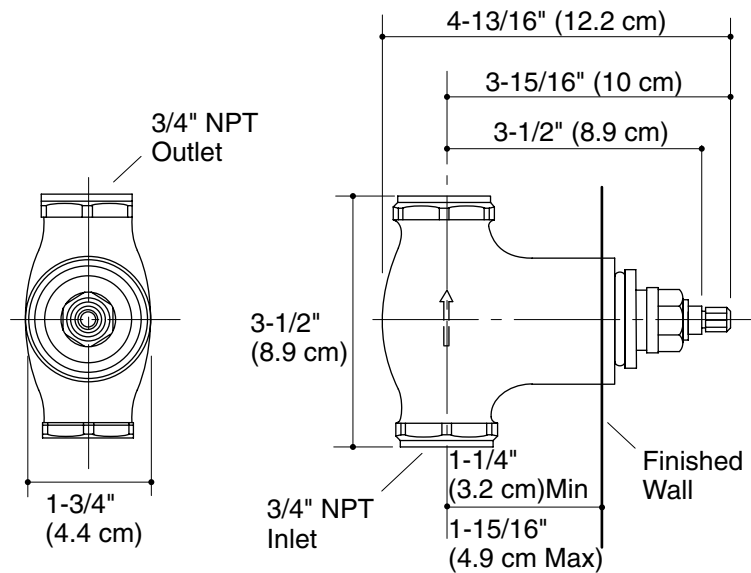

MASTERSHOWER®

Installation Notes

Install this product according to the installation guide.

Product Diagram