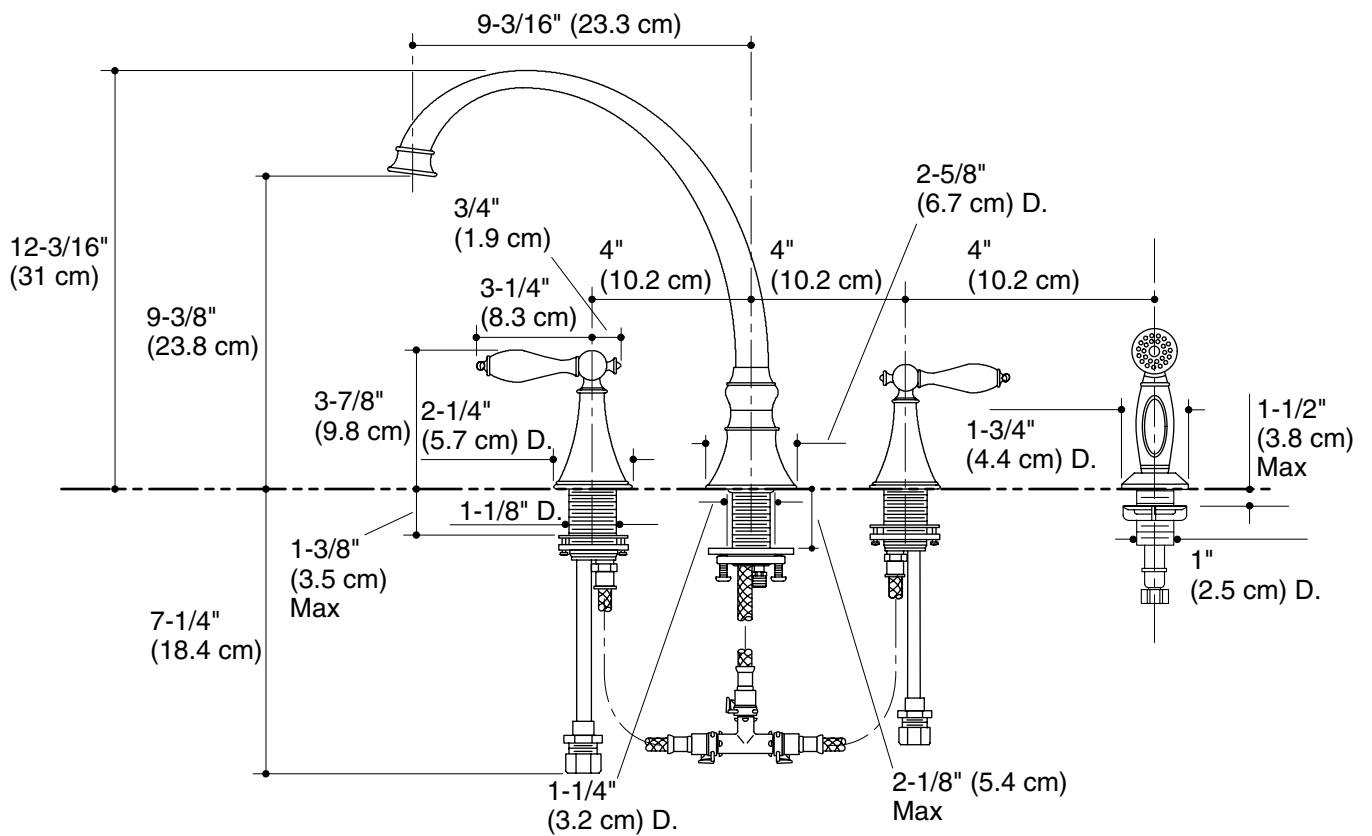

Installation Notes

Install this product according to the installation guide.

Product Diagram