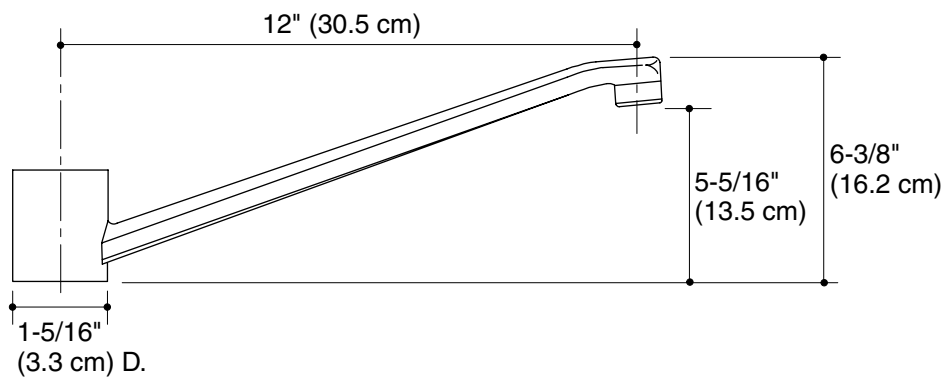

CORALAIS®

Installation Notes

Install this product according to the installation guide.

Product Diagram