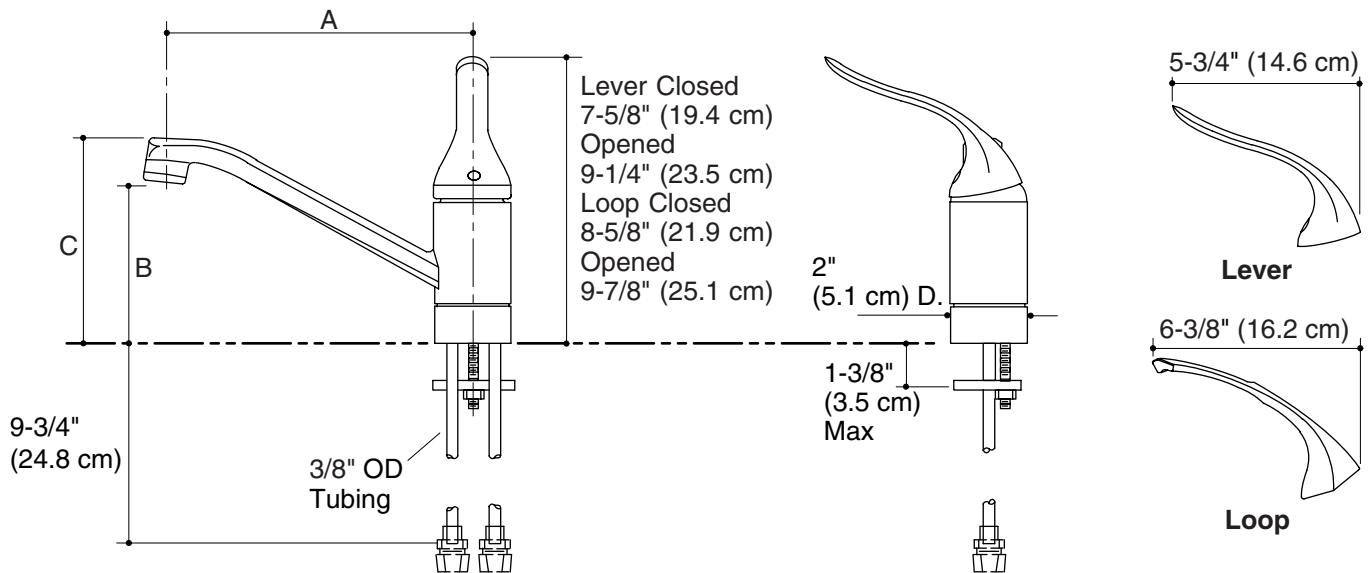

Colors/Finishes

- CP: Polished Chrome
- Other: Refer to Price Book for additional colors/finishes

Specified Model

Model	Description	Lever Handle		Loop Handle	
					
K-15175-P	Kitchen sink faucet – with 8-1/2" (21.6 cm) spout reach	<input type="checkbox"/> CP			
K-15175-PT	Kitchen sink faucet – with 10" (25.4 cm) spout reach	<input type="checkbox"/> CP	<input type="checkbox"/> Other ____		
K-15175-TL	Kitchen sink faucet – with 10" (25.4 cm) spout reach			<input type="checkbox"/> CP	<input type="checkbox"/> Other ____

Product Specification

The single-control kitchen sink faucet shall be of metal construction. Product shall have a maximum flow rate of 2.2 gallons (8.3 L) per minute with lower flow aerator options available (refer to the Kohler Price Book). Product shall feature a one-piece, self-contained ceramic disc valve, which allows both volume and temperature control. Product shall feature temperature memory, allowing the faucet to be turned on and off at any temperature setting. Product shall include ground joint connections. Product shall be available with an ADA compliant loop or lever handle. Product shall be available with an 8-1/2" (21.6 cm) or 10" (25.4 cm) swing spout reach. Faucet shall be Kohler Model K-15175-____-____.

CORALAIS®

Optional Accessories			
K-15179-A	12" (30.5 cm) swing spout with aerator	<input type="checkbox"/> CP	<input type="checkbox"/> Other _____

Installation Notes

Install this product according to the installation guide.

	A	B	C
K-15175-P	8-1/2" (21.6 cm)	5" (12.7 cm)	6-1/8" (15.6 cm)
K-15175-PT, K-15175-TL	10" (25.4 cm)	5-3/4" (14.6 cm)	6-7/8" (17.5 cm)

Product Diagram