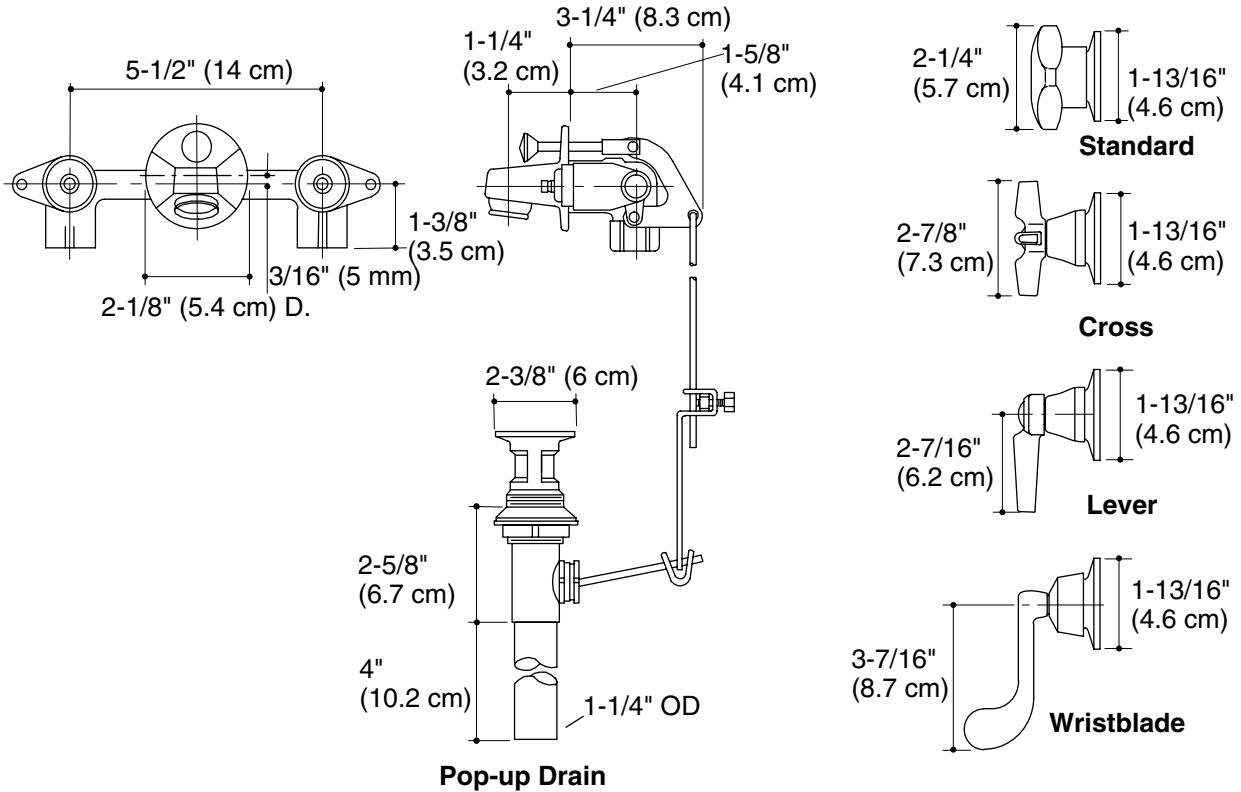

TRITON®

Optional Accessories		
1160594	Large Spray 0.35 gpm (1.32 lpm) – Insert only	☐ NA
_____	Additional flow options are available (refer to the Price Book)	☐ NA

Installation Notes

Install this product according to the installation guide.

ADA, CSA B651, OBC compliant when installed to the specific requirements of these regulations.

Product Diagram