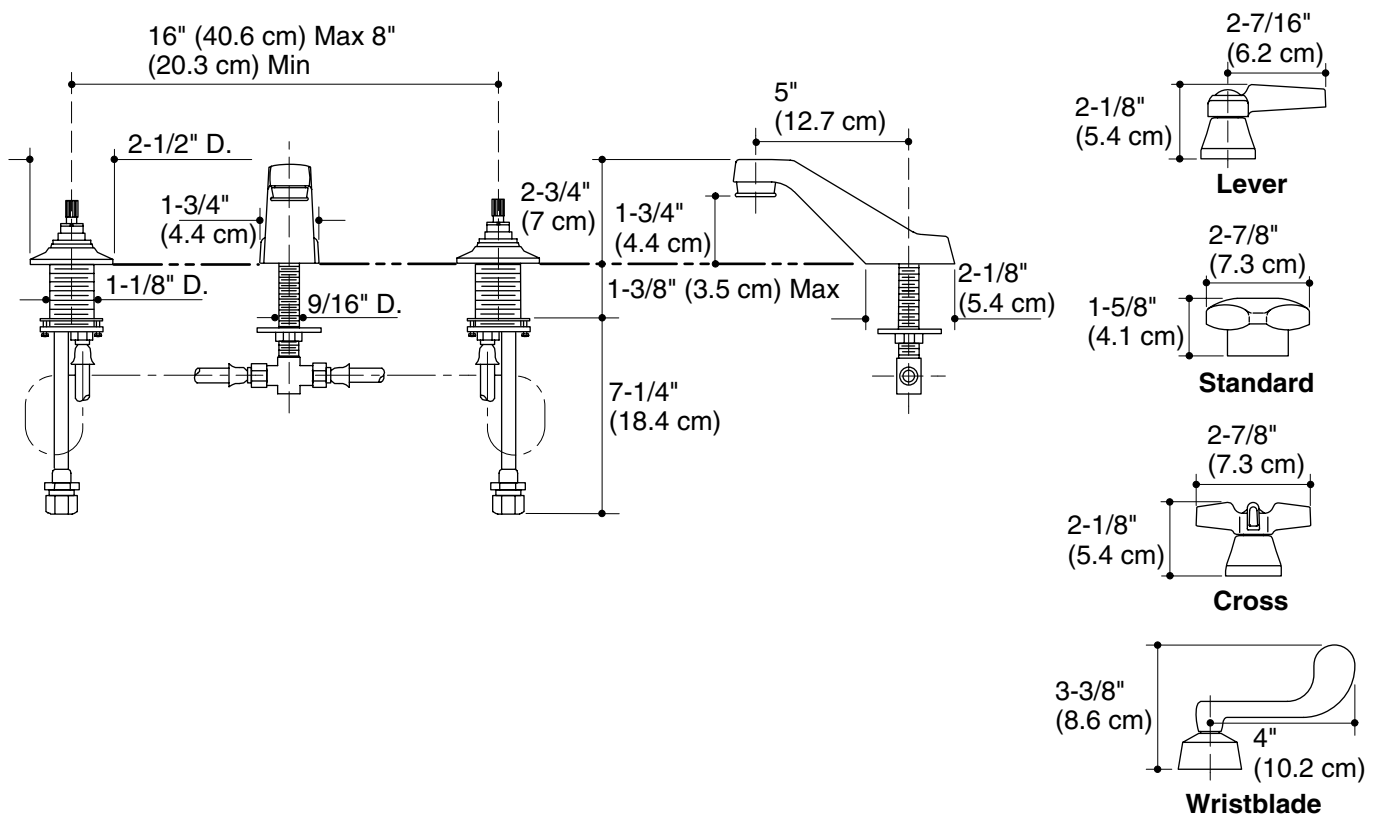

TRITON®

Product Specification

Two-handle widespread lavatory faucet shall be of brass construction. Faucet shall feature brass valve bodies. Faucet shall feature 2 gallons (7.5 L) per minute flow rate. Faucet shall feature quarter-turn washerless ceramic disc valves. Product shall be less drain and lift rod. Product shall include 5" (12.7 cm) spout and flexible connections. Available with standard or vandal-resistant Water-Guard® aerator. Base faucet shall be Kohler Model K-7443-_____-CP with Kohler Model K-16012-_____-CP handles **OR** complete faucet shall be Kohler Model K-7443-_____-CP.

Installation Notes

Install this product according to the installation guide.

Product Diagram