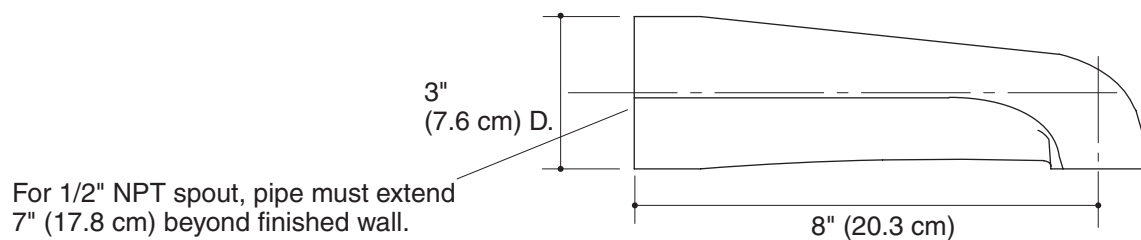

CORALAIS®

Installation Notes

Install this product according to the installation guide.

Product Diagram