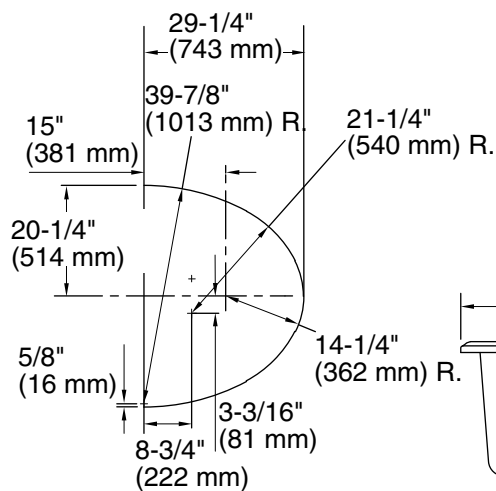

KOHLER® Roughing-In

K-1247
SEASIDE™ 5'
ACRYLIC BATH

Product Information

Applicable product:	
5' bath	K-1247
Recommended accessories:	
Pop-up drain	K-7161-AF
Fixture*:	
Basin area:	
Bathing well	44" (1118 mm) x 31" (787 mm)
Top area	50" (1270 mm) x 34" (864 mm)
To overflow:	
Water depth	15" (381 mm)
Capacity	69 gal (261.2 L)
Weight	83 lbs (37.6 kg)
* Approximate measurements for comparison only.	
Included components:	
Cut-out template	113926-7

Installation Notes

Install this product according to the installation guide.

Floor support under the bath must provide for a minimum of 39 lbs/square foot (191 kg/square meter) loading.

If installing a rim-mount faucet, make sure there is no interference with the drain overflow before drilling any holes. Consult local and national codes for minimum air gap requirements if installing a spout on the faucet deck.

Fixtures conforms to CSA B45.5/IAPMO Z124. All dimensions are nominal.

No change in measurements if connected with drain illustrated. (K-7161-AF)

■ Recommended Faucet Area

Symmetrical About \bar{C}
Cut-out Detail