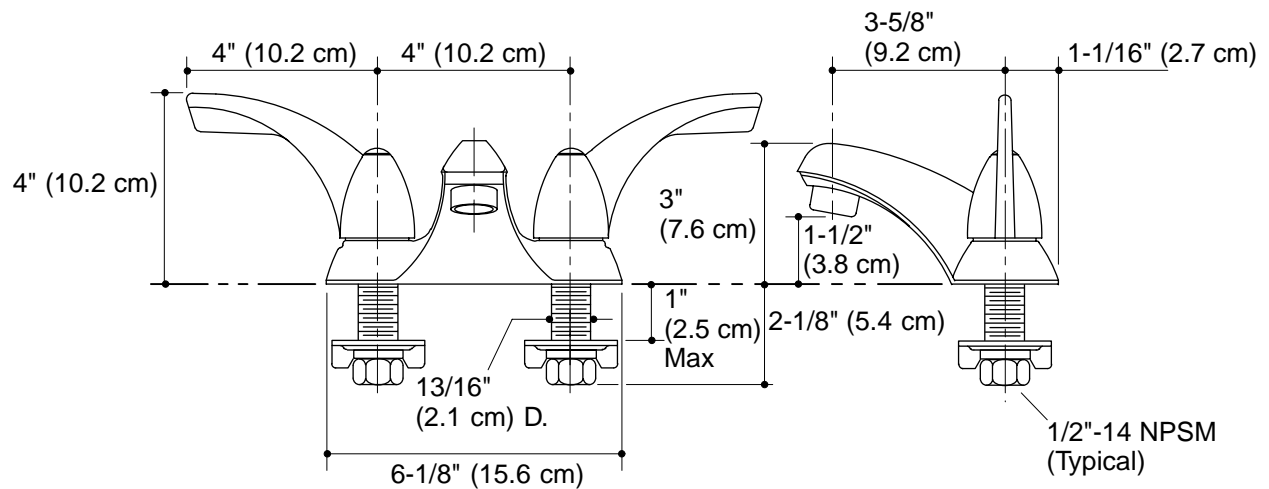

CORALAIS®

Installation Notes

Install this product according to the installation guide.

Product Diagram