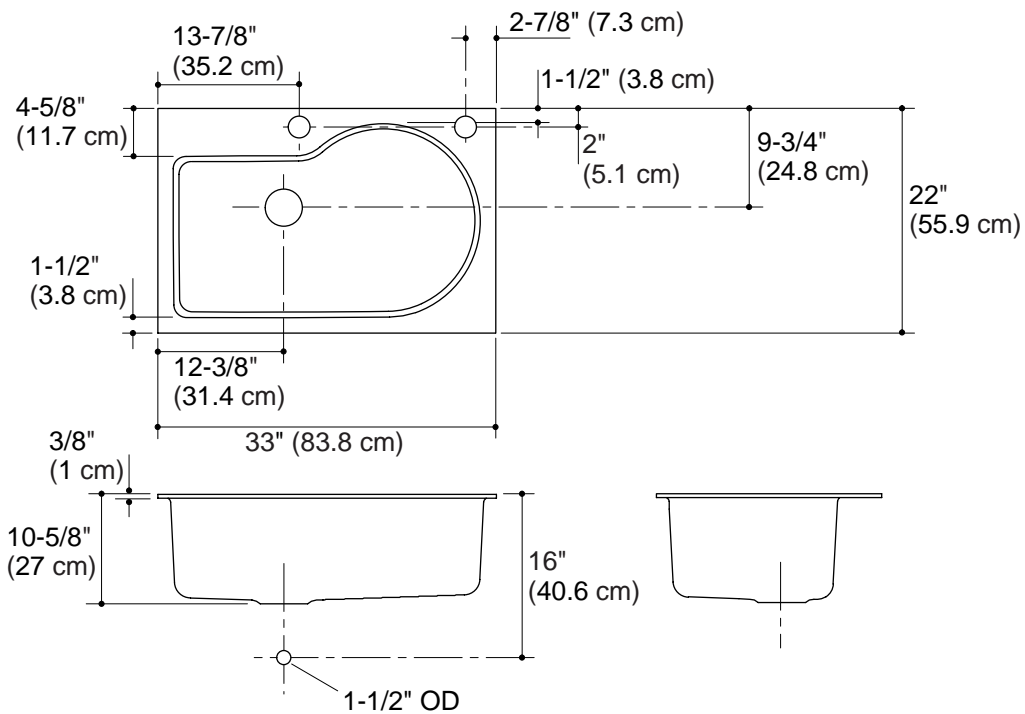

Product Specification:

The undercounter mount sink shall be 33" (83.8 cm) in length, and 22" (55.9 cm) in width. Sink shall be made of cast iron with acid resistant enamel finish. Sink shall be single compartment. Sink shall be 2-hole drilled (oversized). Sink shall include 23" (58.4 cm) undermount sink kit. Sink shall be Kohler Model K-5986-2U-_____.

ENTRÉE™

Technical Information

Fixture*:	Basin area	Water depth
Sink	30" (76.2 cm) x 19" (48.3 cm)	10" (25.4 cm)
Drain holes	3-5/8" (9.2 cm) D.	
Faucet holes	2-3/8" (6 cm) D.	
* Approximate measurements for comparison only.		

Included components:	
Cut-out template	112679-7
Undermount sink kit 23" (58.4 cm)	1054375

Installation Notes

Install this product according to the installation guide.

Product Diagram

ENTRÉE™ UNDERCOUNTER KITCHEN SINK