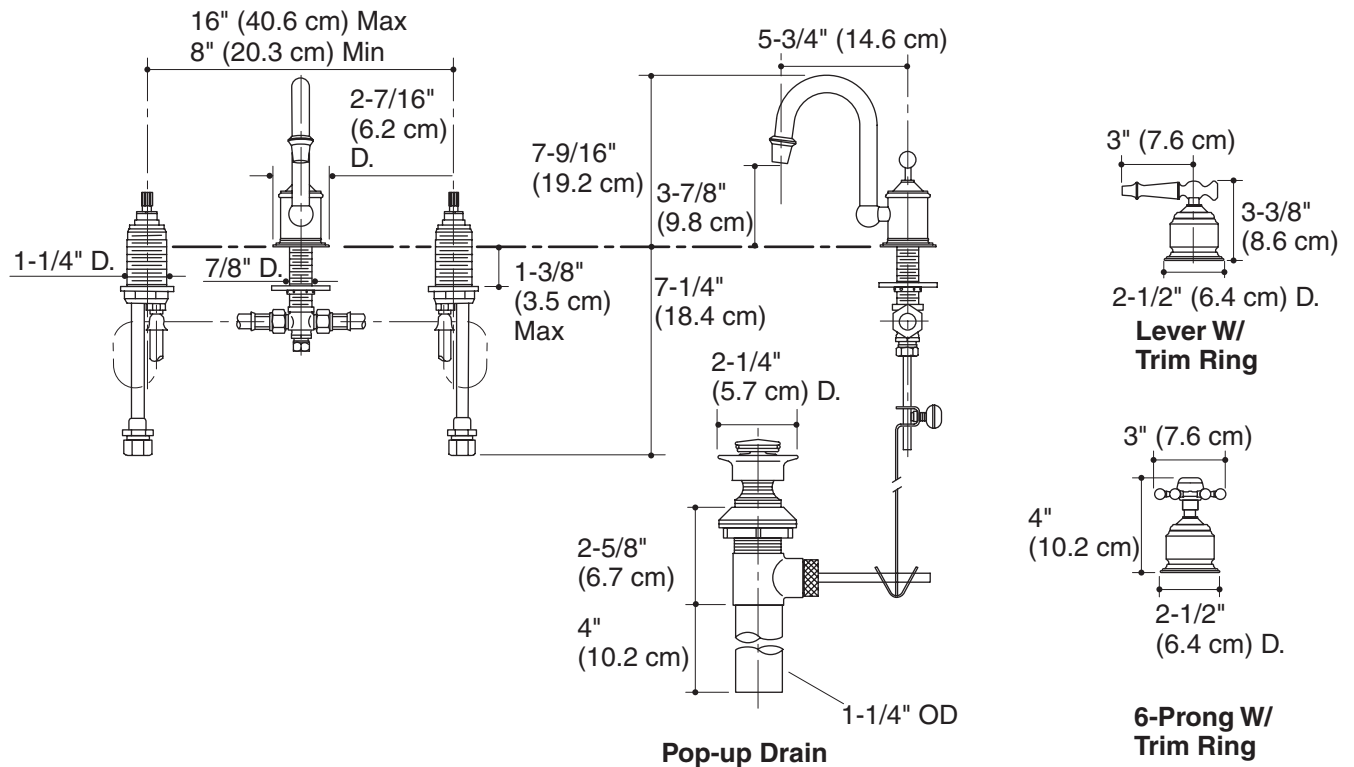

ANTIQUETM CURIO™

Optional Accessories			
K-9637	Small lever inserts, pair	<input type="checkbox"/> CP	<input type="checkbox"/> PB
K-9657	Small lever inserts, pair	<input type="checkbox"/> Other _____	
40003	Wrench for long-stemmed ceramic valve bodies	<input type="checkbox"/> NA	

Installation Notes

Install this product according to the installation guide.

Product Diagram