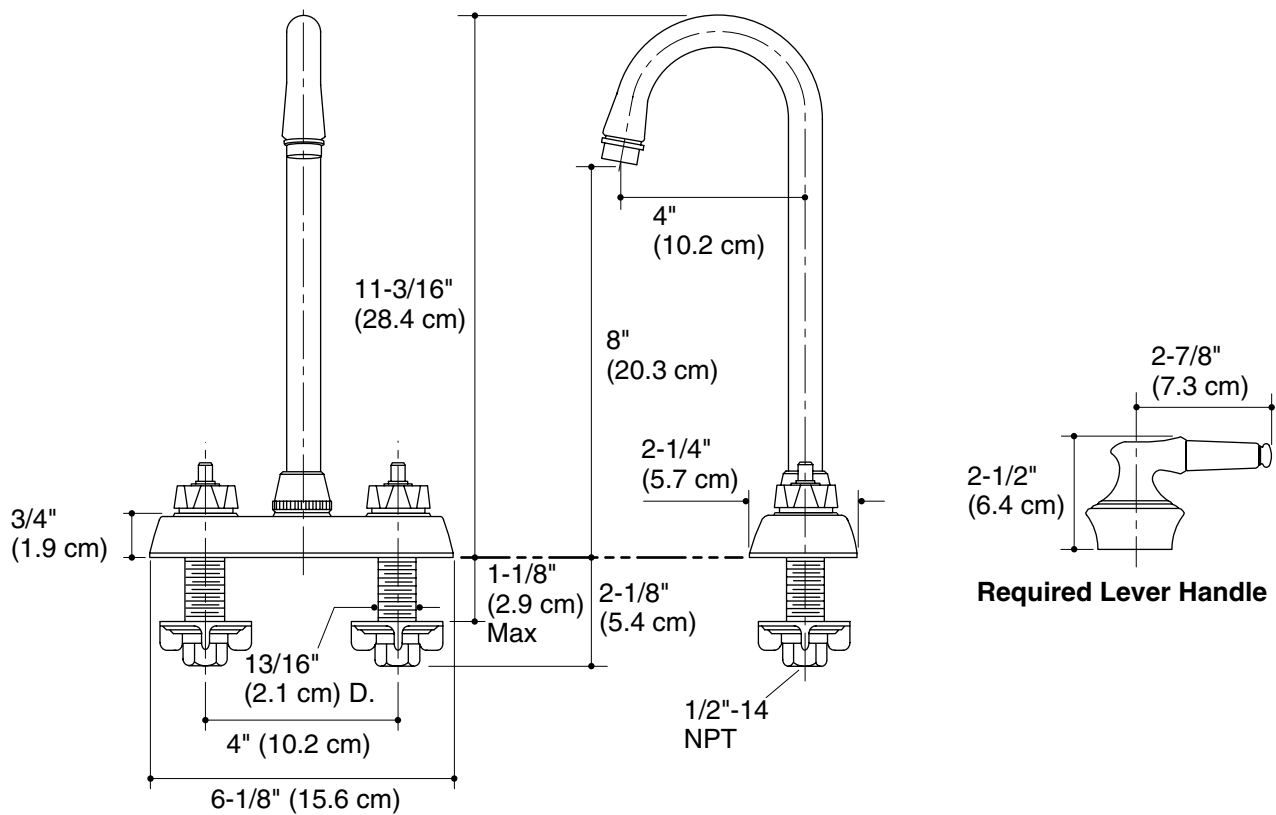

CORALAIS® DECORATOR SERIES

Installation Notes

Install this product according to the installation guide.

Product Diagram