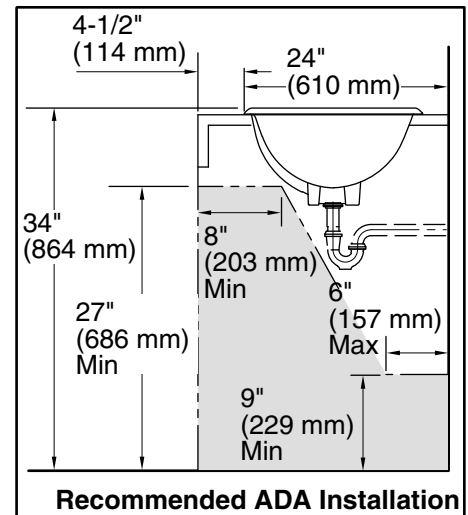

KOHLER® Roughing-In

K-14173, K-14270 CANTATA® COUNTERTOP BATHROOM SINK

Product Information

Applicable products:	
Cantata® countertop bathroom sink	K-14173
Cantata® countertop bathroom sink	K-14270
Fixture*:	
Basin area	22" (559 mm) x 14" (356 mm)
Water depth	5-3/8" (137 mm)
Drain hole	Ø 1-3/4" (44 mm)
* Approximate measurements for comparison only.	
Included components:	
Adjustable linkage	40372
Cut-out template	111539-7

Installation Notes

Install this product according to the installation guide.

NOTICE: Countertop manufacturer or cutter **must** use the cut-out template provided with the product, or a current one provided by Kohler Co. (call 1-800-4-KOHLER). Kohler Co. is not responsible for cutout errors when the incorrect cut-out template is used.

Fixture conforms to ASME Standard A112.19.2/CSA B45.1. All dimensions are nominal.

Standard Installation

Recommended ADA Installation