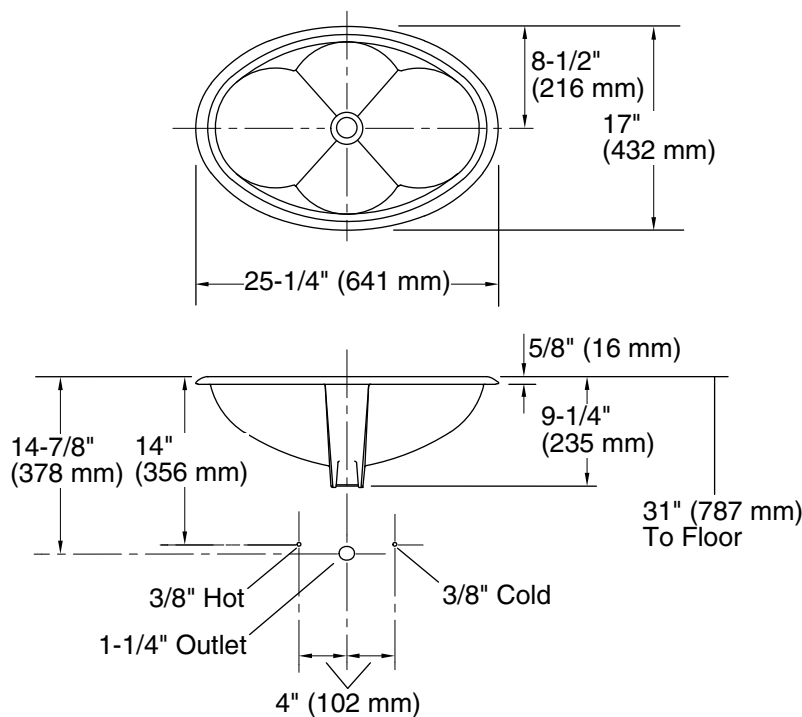

KOHLER® Roughing-In

K-14173, K-14270 CANTATA® COUNTERTOP BATHROOM SINK

Product Information

Applicable products:	
Cantata® countertop bathroom sink	K-14173
Cantata® countertop bathroom sink	K-14270
Fixture*:	
Basin area	22" (559 mm) x 14" (356 mm)
Water depth	5-3/8" (137 mm)
Drain hole	Ø 1-3/4" (44 mm)
* Approximate measurements for comparison only.	
Included components:	
Adjustable linkage	40372
Cut-out template	111539-7

Fixture conforms to ASME Standard A112.19.2/CSA B45.1. All dimensions are nominal.

Standard Installation

Recommended ADA Installation