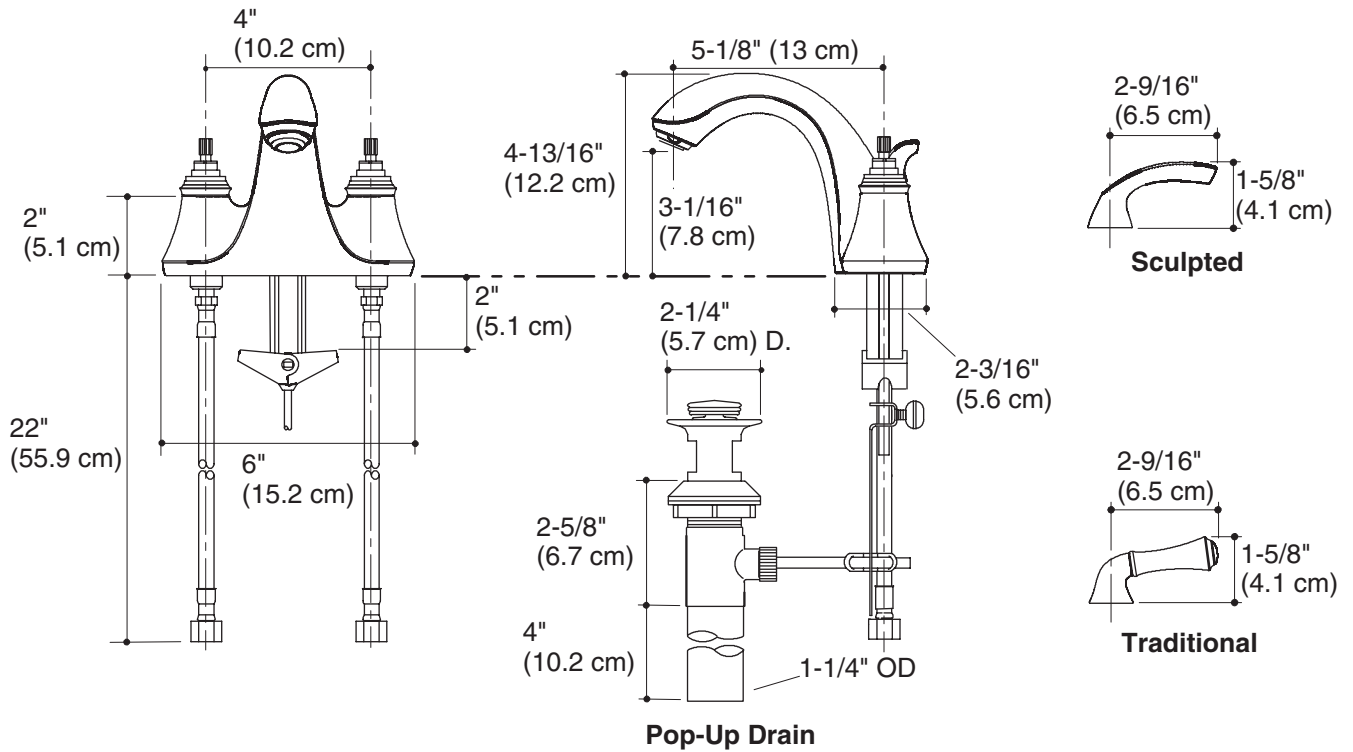

FORTÉ®

Installation Notes

Install this product according to the installation guide.

Product Diagram