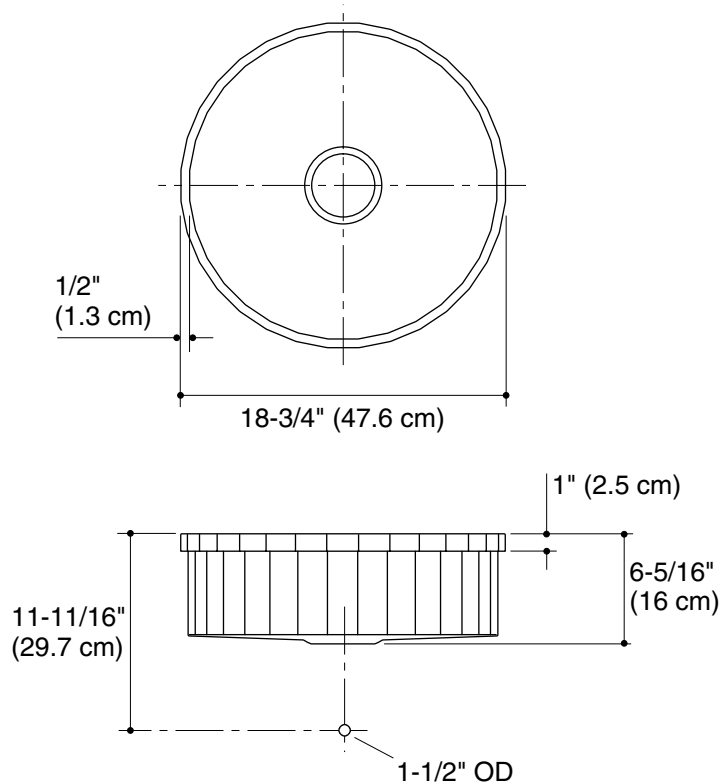

Technical Information

Fixture*:	
Basin area	17-3/4" (45.1 cm) D.
Water depth	6" (15.2 cm)
Drain hole	3-5/8" (9.2 cm) D.
*Approximate measurements for comparison only.	
Included components:	
Cut-out template	1090927-7

Installation Notes

Install this product according to the installation guide.

Product Diagram