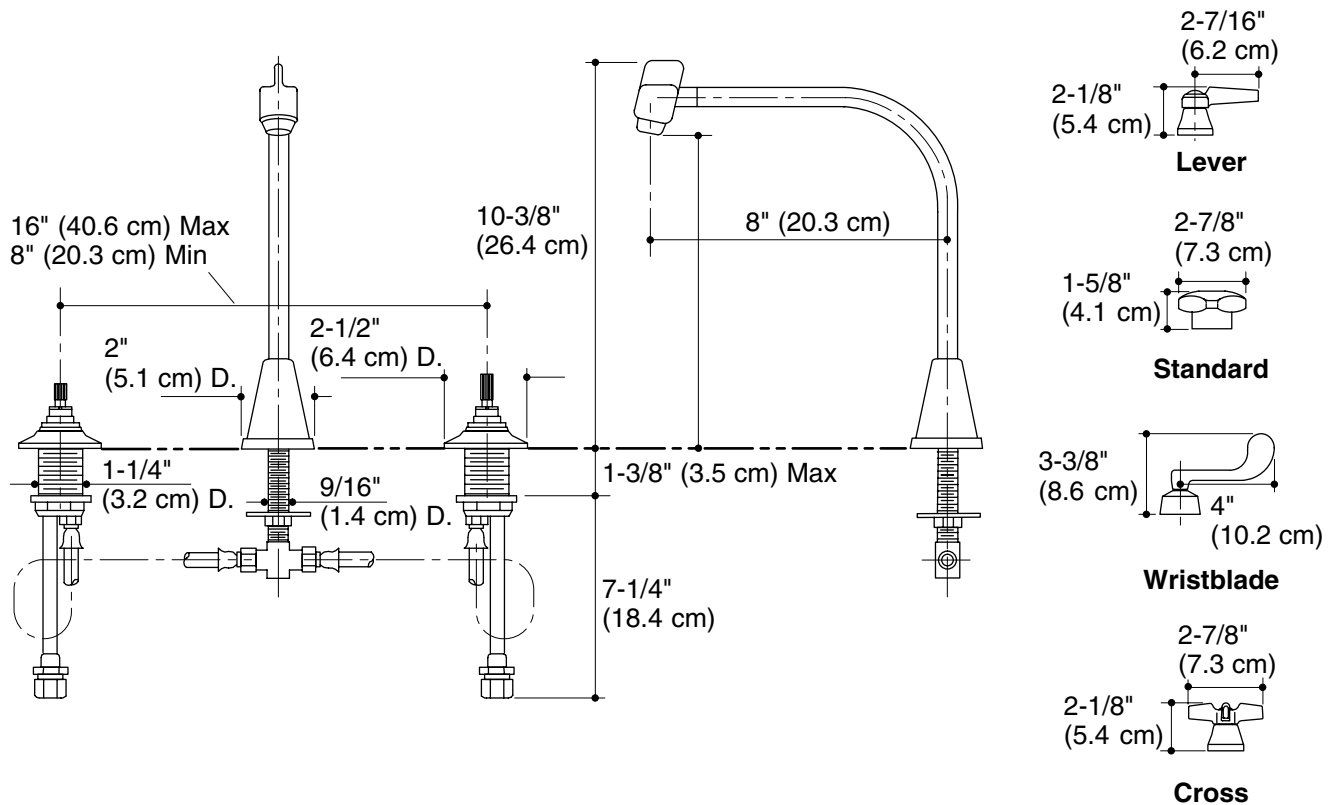

TRITON®

Optional Accessories

77619	Deep roughing-in kit for 2-handle (only) kitchen faucets	☐ NA
40003	Wrench for long-stemmed ceramic valve bodies	☐ NA

Installation Notes

Install this product according to the installation guide.

Product Diagram