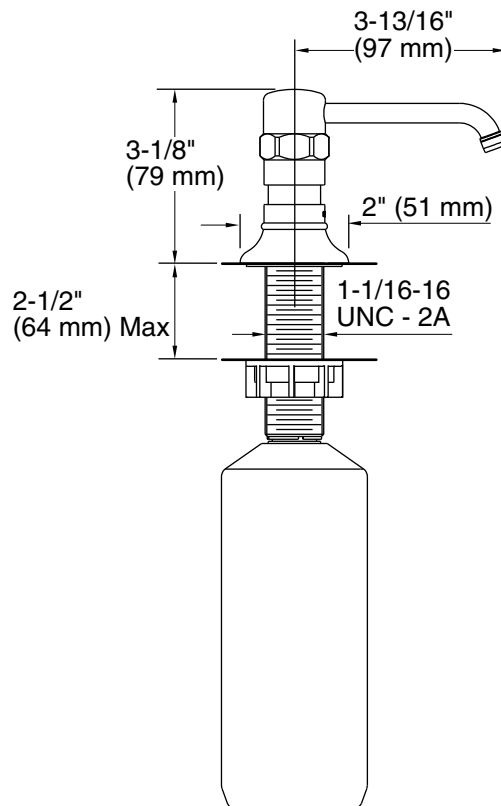

HIRISE™

Installation Notes

Install this product according to the installation guide.

Product Diagram