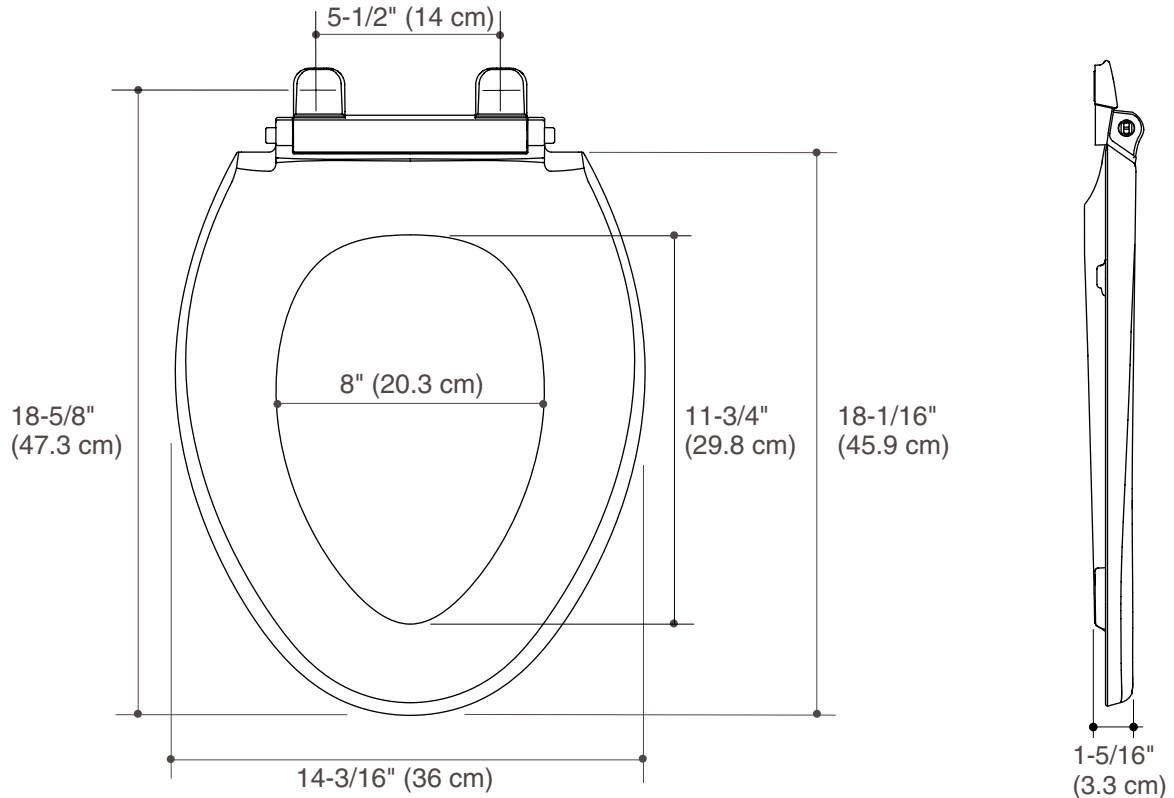

GLENBURY™ WITH Q3 ADVANTAGE™

Installation Notes

Install this product according to the installation guide.

Product Diagram