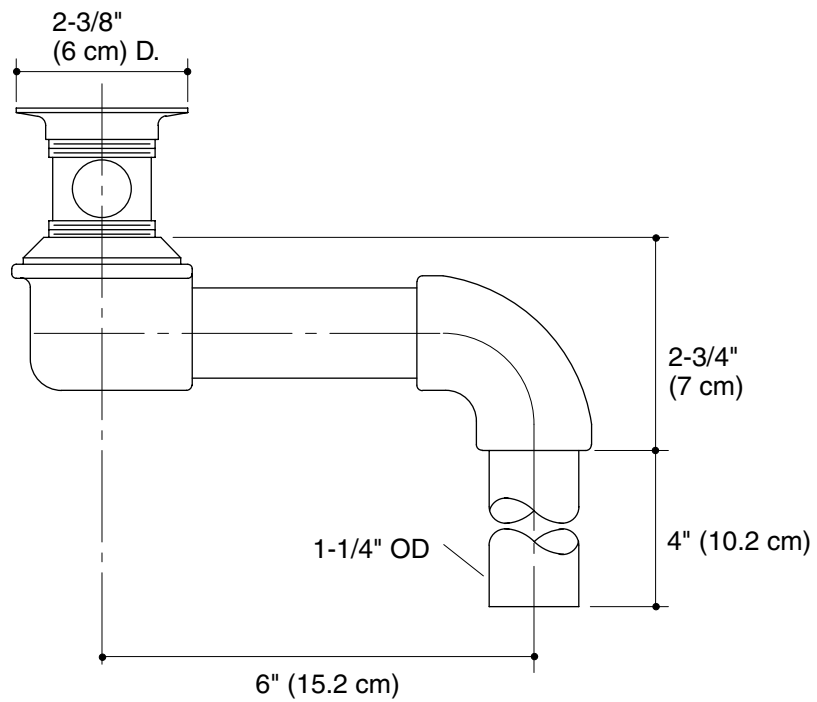

Installation Notes

Install this product according to the installation guide.

Product Diagram