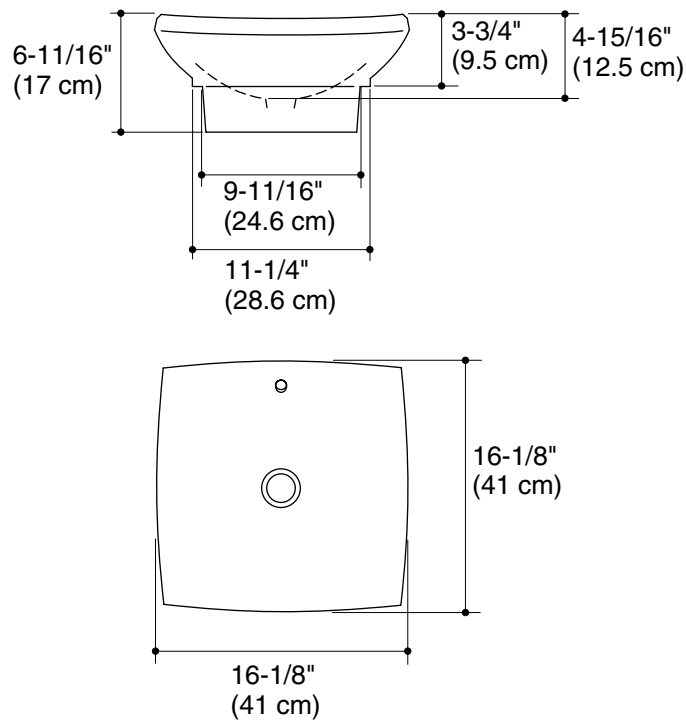

VESSEL™ LAVATORY K-19047

Features

- Fireclay
- With overflow
- Above-the-counter
- 16-1/8" (41 cm) x 16-1/8" (41 cm)

Codes/Standards Applicable

Specified model meets or exceeds the following:

- ASME A112.19.2/CSA B45.1

Product Specification

The vessel lavatory shall be 16-1/8" (41 cm) in length and 16-1/8" (41 cm) in width. Lavatory shall be made of fireclay and mounted above-counter. Lavatory shall have overflow. Lavatory shall be Kohler Model K-19047-_____.

ESCALE®

Technical Information

Fixture*:	
Basin area	16-1/8" (41 cm) x 16-1/8" (41 cm)
Water depth	3-1/2" (8.8 cm)
Drain hole	1-11/16" (4.3 cm) D.
*Approximate measurements for comparison only.	
Included component:	
Cut-out template	1052863-7

Product Diagram