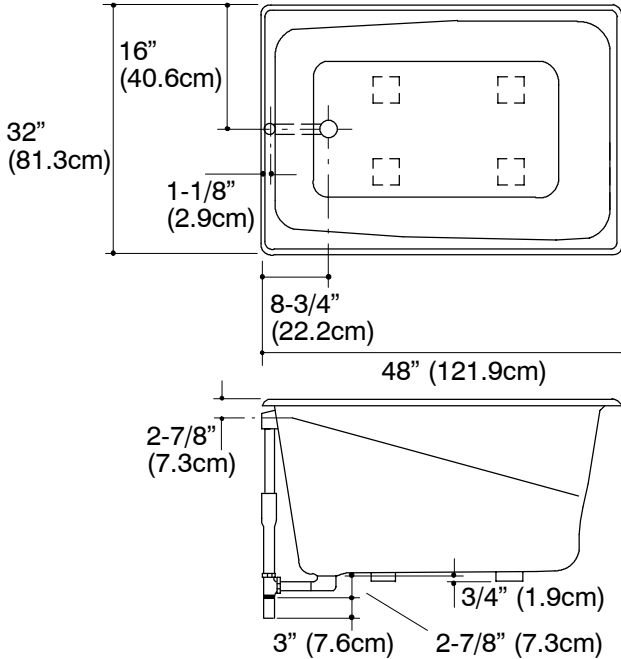

K-1490-X

FEATURES

- 48" (121.9cm) x 32" (81.3cm) x 23-3/8" (59.4cm)
- Acrylic
- With *Repose™* vinyl bath pillow
- Optional K-1495 front apron

CODES/STANDARDS APPLICABLE

Specified model meets or exceeds the following:

PRODUCT SPECIFICATION:

The bath shall be 48" (121.9cm) in length, 32" (81.3cm) in width, and 23-3/8" (59.4cm) in height. Bath shall be made of acrylic. Bath shall include *Repose™* vinyl bath pillow. Bath shall have optional K-1495 front apron. Bath shall be Kohler Model K-1490-X-_____.

PRODUCT INFORMATION

Fixture*:	basin area	top area	weight
Bathing well	36" (91.4cm) x 21" (53.3cm)	42" (106.7cm) x 26" (66cm)	60 lbs. (27.22kg)
	water depth	capacity	
To overflow	17-7/8" (45.4cm)	68 gal. (257.4 L)	

* Approximate measurements for comparison only.

Included Components:	
Repose™ vinyl bath pillow	61482

No change in measurements if connected with drain illustrated.	
Cut-out	46-1/2" (118.1cm) x 30-1/2" (77.5cm)