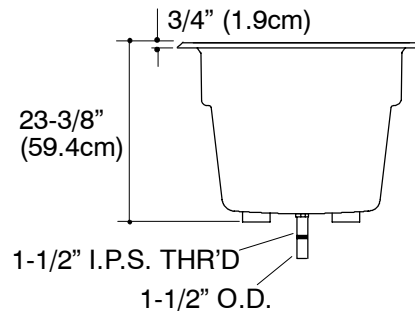

K-1490-X

FEATURES

- 48" (121.9cm) x 32" (81.3cm) x 23-3/8" (59.4cm)
- Acrylic
- With *Repose™* vinyl bath pillow
- Optional K-1495 front apron

CODES/STANDARDS APPLICABLE

Specified model meets or exceeds the following:

PRODUCT SPECIFICATION:

The bath shall be 48" (121.9cm) in length, 32" (81.3cm) in width, and 23-3/8" (59.4cm) in height. Bath shall be made of acrylic. Bath shall include *Repose™* vinyl bath pillow. Bath shall have optional K-1495 front apron. Bath shall be Kohler Model K-1490-X-_____.

PRODUCT INFORMATION

Fixture*:	basin area	top area	weight
Bathing well	36" (91.4cm) x 21" (53.3cm)	42" (106.7cm) x 26" (66cm)	60 lbs. (27.22kg)
	water depth	capacity	
To overflow	17-7/8" (45.4cm)	68 gal. (257.4 L)	

* Approximate measurements for comparison only.

Included Components:	
Repose™ vinyl bath pillow	61482

No change in measurements if connected with drain illustrated.	
Cut-out	46-1/2" (118.1cm) x 30-1/2" (77.5cm)