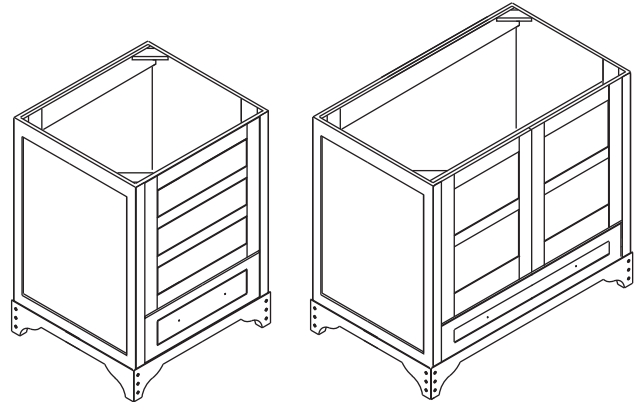

Features

- Alder solids and veneers (F7 Nutmeg finish)
- Ash solids and veneers (F8 Seashell finish)
- Catalyzed polyurethane finish
- Slow-close drawer(s) and slow-close adjustable door(s)
- Available in various widths
- 21-3/8" (543 mm) depth, and 33-1/2" (851 mm) height

Codes/Standards Applicable

Specified model meets or exceeds the following:

- None applicable

VANITY K-2451

ALSO K-2452, K-2470, K-2473

Colors/Finishes

- F7: Nutmeg
- F8: Seashell

Specified Model

Model	Description	Colors/Finishes	
K-2451	Vanity, 24" (610 mm) width	☐ F7	☐ F8
K-2452	Vanity, 36" (914 mm) width	☐ F7	☐ F8
K-2470	Vanity, 30" (762 mm) width	☐ F7	☐ F8
K-2473	Vanity, 42" (1067 mm) width	☐ F7	☐ F8

Recommended Basin*

K-3048	Iron/Impressions™ 25" (635 mm) cast iron integrated top and basin	☐ 0	☐ Other
K-3049	Iron/Impressions™ 31" (787 mm) cast iron integrated top and basin	☐ 0	☐ Other
K-3051	Iron/Impressions™ 37" (940 mm) cast iron integrated top and basin	☐ 0	☐ Other
K-3052	Iron/Impressions™ 43" (1092 mm) cast iron integrated top and basin	☐ 0	☐ Other

*Specify 4" (102 mm) centers (-4), 8" (203 mm) (-8) centers, or single-hole (-1) faucet when ordering.

Recommended Accessory

K-2453	Mirror, 26" (660 mm) x 36" (914 mm)	☐ F7	☐ F8

Product Specification

The vanity shall be 21-3/8" (543 mm) in depth, and 33-1/2" (851 mm) in height. Vanity shall be available in various widths. Vanity shall be made of alder solids and veneers (-F7) or ash solids and veneers (-F8). Vanity shall have a catalyzed polyurethane finish. Vanity shall include slow-close adjustable drawer(s) and slow-close door(s). Vanity shall be Kohler Model K-____-____.