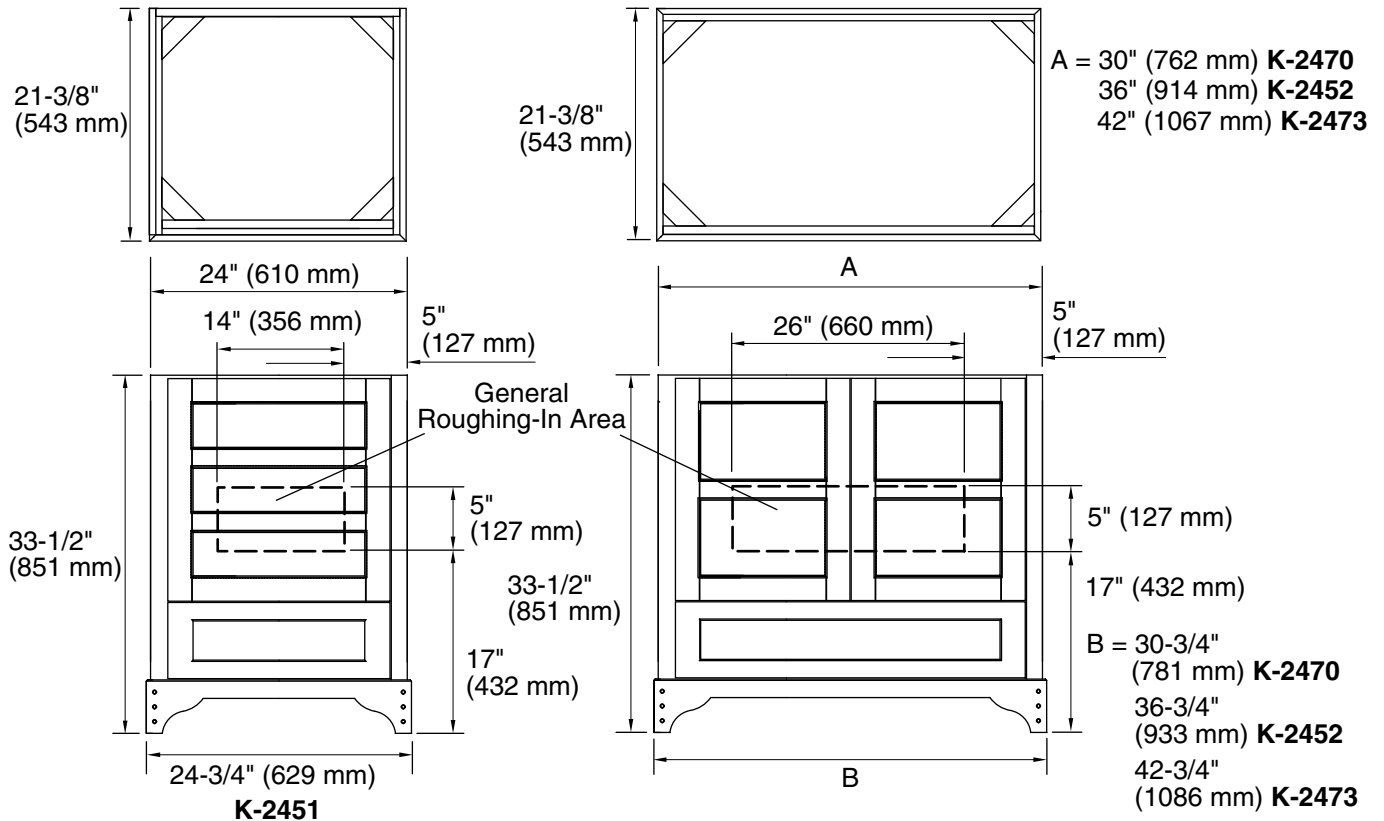

BALLARD™

Installation Notes

Install this product according to the installation guide.

Decorative cabinet hardware is supplied. Refer to the Kohler bath accessories line for additional decorative cabinet hardware to complement your vanity.

Product Diagram