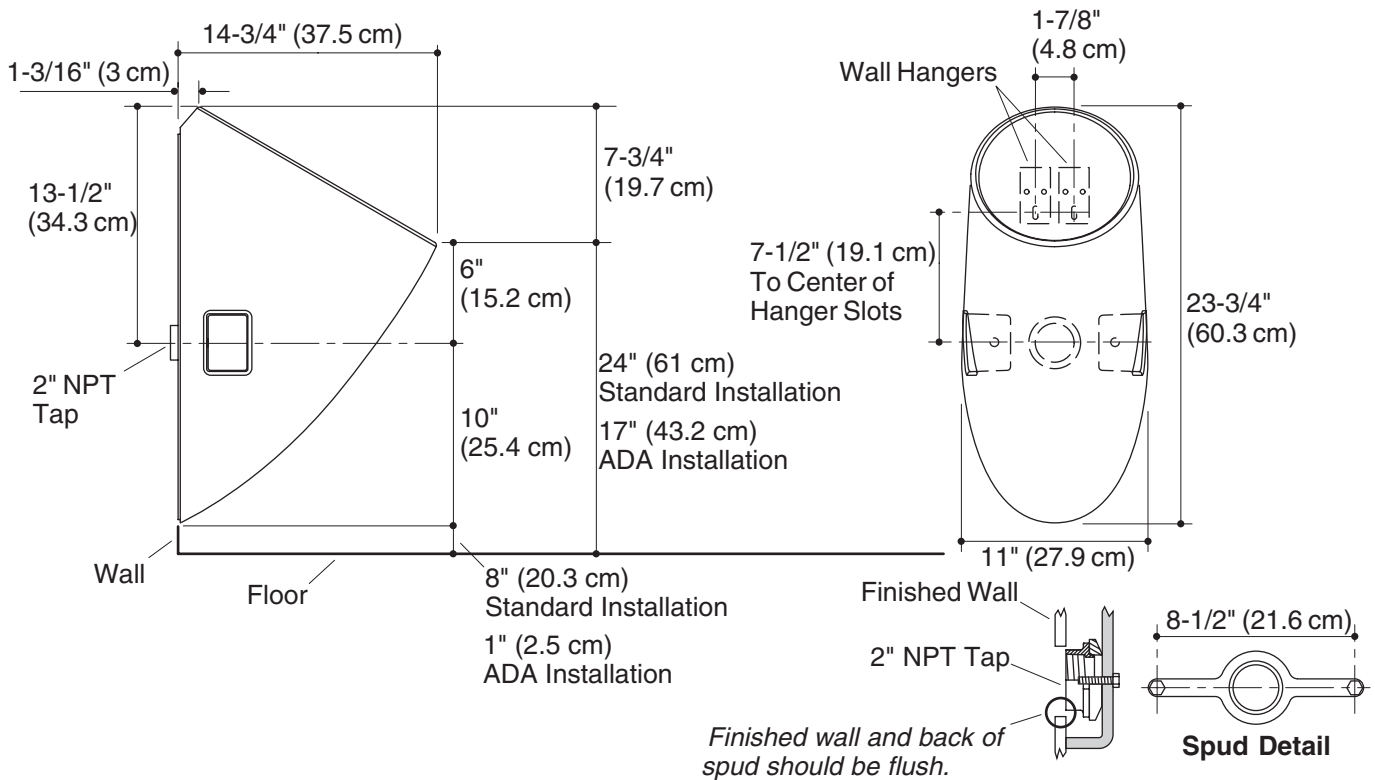

Product Specification

The waterless urinal shall be made of vitreous china. The urinal shall have a 14-3/4" (37.5 cm) extended rim. The urinal shall include a removable strainer, sealing liquid sample, cleaner sample, outlet spud, and hangers. The urinal shall be Kohler Model K-4917-_____.

STEWART™ S

Technical Information

Included components:	
2" outlet spud	1045415
Strainer	1046455
Hanger (2 required)	64512

Installation Notes

Install this product according to the installation guide.

Roughing-in remains the same when using the optional 3" outlet spud.

Product Diagram