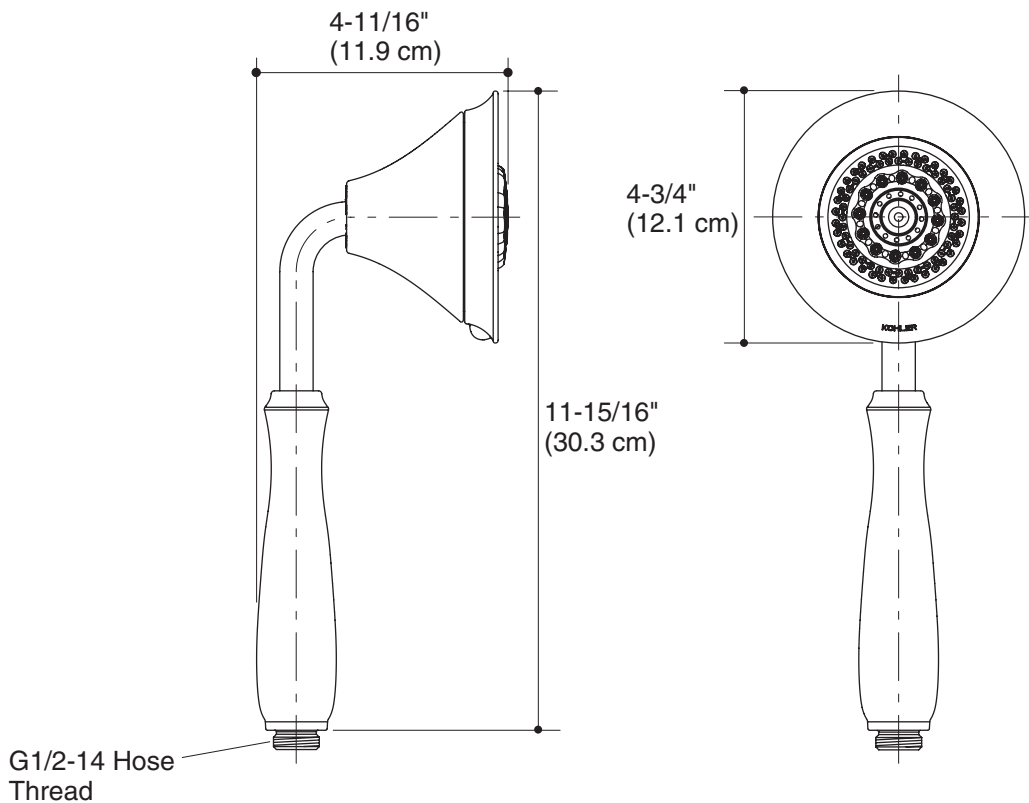

FORTÉ®

Installation Notes

Install this product according to the installation guide.

Plumbing codes require an atmospheric vacuum breaker (such as Kohler Model K-9660) be installed in line with handshowers. Please consult with local plumbing officials.

Product Diagram