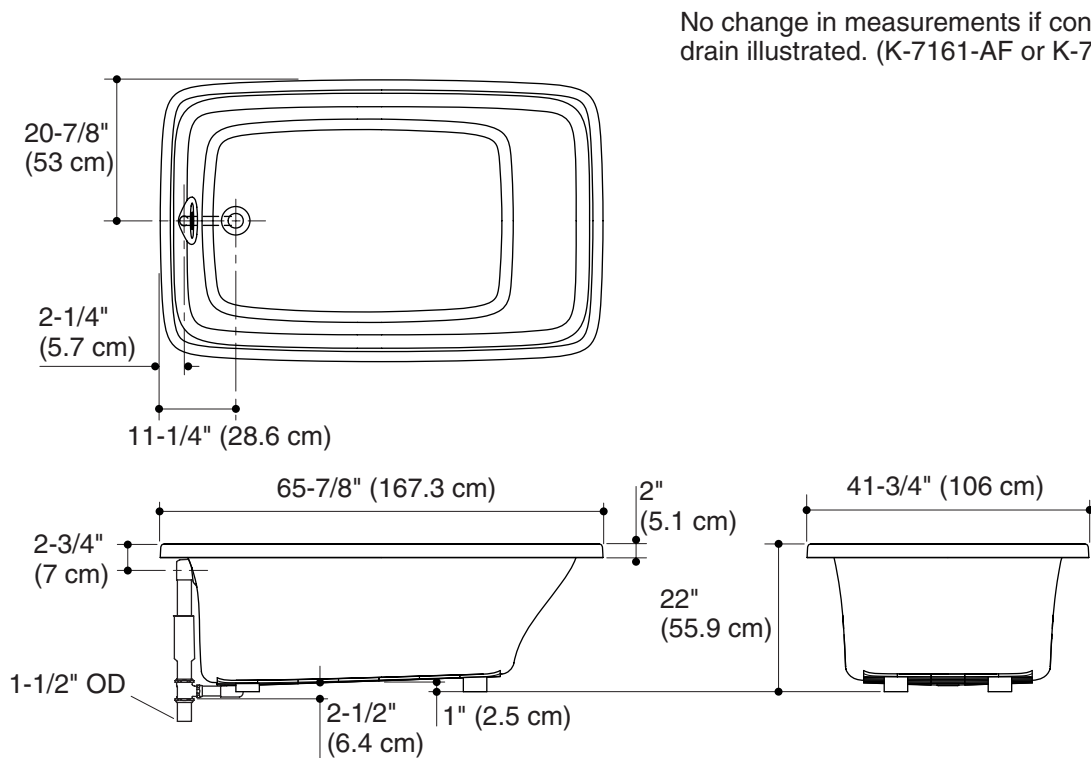

Features

- Acrylic
- Molded lumbar supports
- 95 gallon (359.6 L) capacity
- 65-7/8" (167.3 cm) x 41-3/4" (106 cm) x 22" (55.9 cm)

Codes/Standards Applicable

Specified model meets or exceeds the following:

Product Specification

The acrylic drop-in bath shall be 66" (167.6 cm) in length, 42" (106.7 cm) in width, and 22" (55.9 cm) in height. Bath shall have a capacity of 95 gallons (359.6 L). Bath shall have lumbar support. Bath shall be Kohler Model K-1156-_____.

BANCROFT™

Technical Information

Fixture*:	
Bathing well:	
Basin area, bottom	46" (116.8 cm) x 30" (76.2 cm)
Basin area, top	57" (144.8 cm) x 34" (86.4 cm)
Weight	80 lbs (36.3 kg)
To overflow:	
Water depth	16" (40.6 cm)
Capacity	95 gal (359.6 L)
* Approximate measurements for comparison only.	

No change in measurements if connected with drain illustrated. (K-7161-AF or K-7161M-AF)

Product Diagram