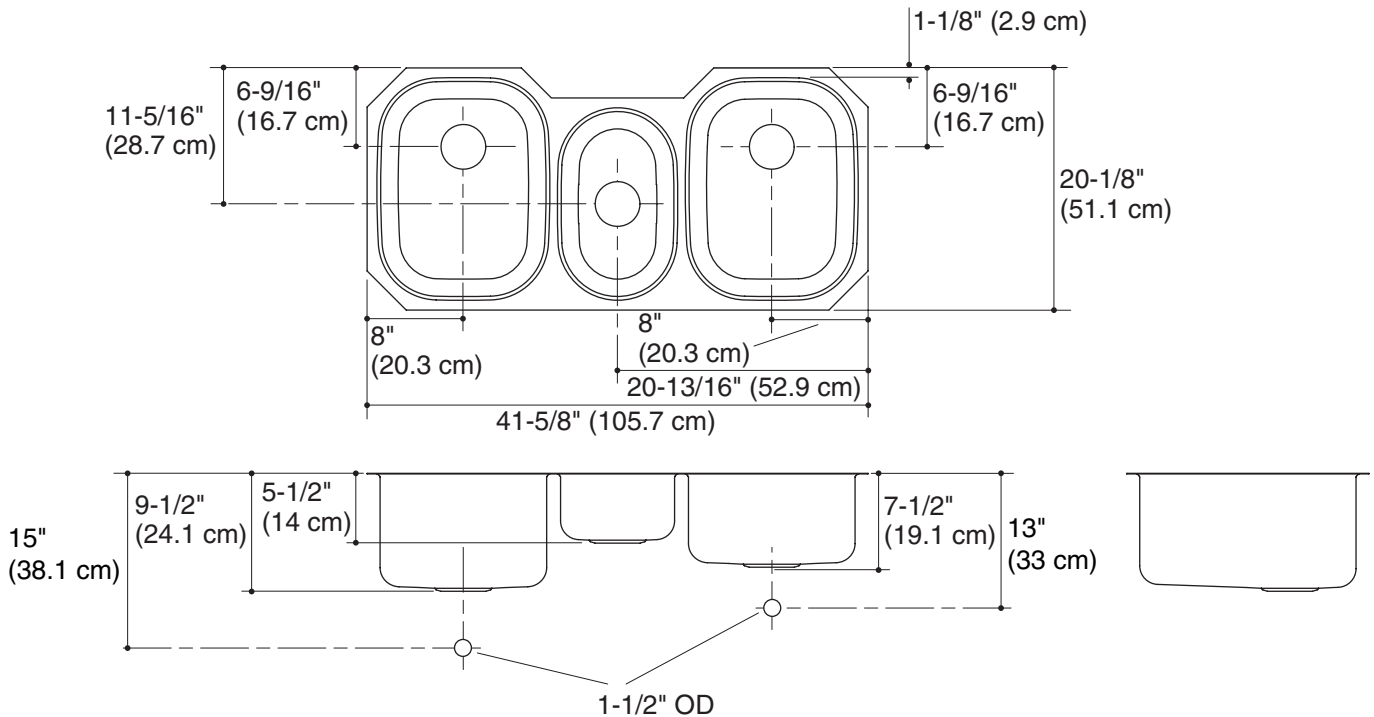

UNDERTONE®

Optional Accessories (cont.)

K-3278	Hardwood cutting board (for either large basin)	☐ NA		
K-8801	Duostrainer® sink strainer		☐ CP	☐ Other_____

Technical Information

Dimensions shown for K-3166; sink dimensions are opposite for K-3166-L.

Fixture:*	Basin area	Water depth
Sink, left	14" (35.6 cm) x 18" (45.7 cm)	9-1/2" (24.1 cm)
Sink, right	14" (35.6 cm) x 18" (45.7 cm)	7-1/2" (19.1 cm)
Disposal, center	9" (22.9 cm) x 15" (38.1 cm)	5-1/2" (14 cm)
Drain Holes	3-5/8" (9.2 cm) D.	

* Approximate measurements for comparison only.

Included components:

Hardware kit (4 required)	91915
Cut-out template	1047579-7

Installation Notes

Install this product according to the installation guide.

K-3166 Shown

Product Diagram