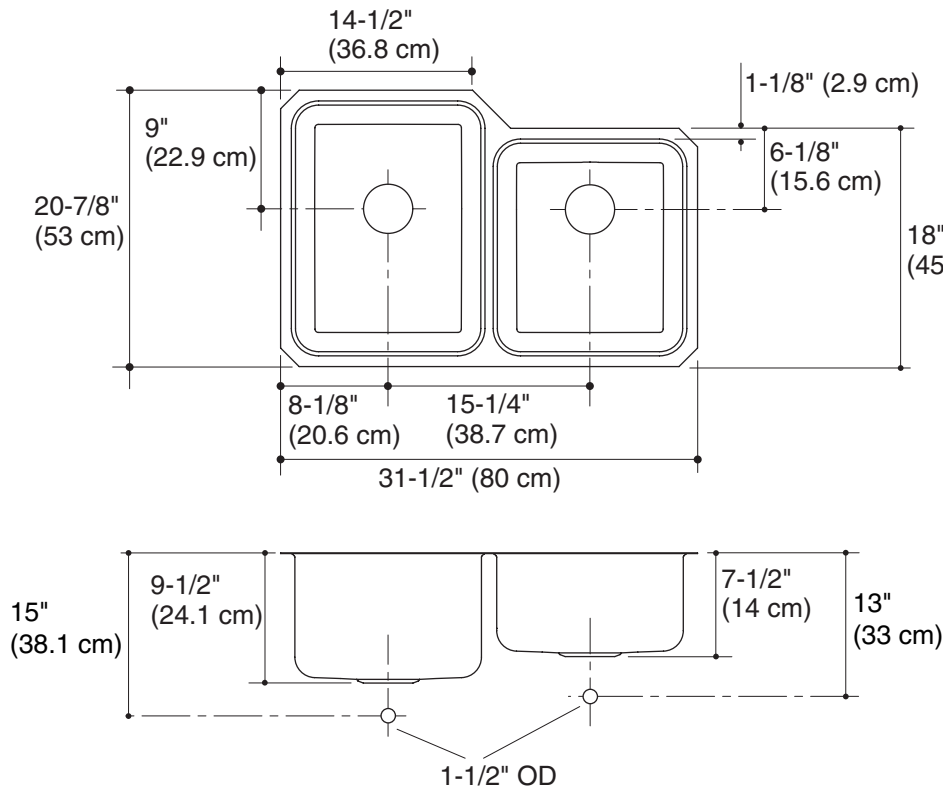

UNDERTONE®

Technical Information

Dimensions shown for K-3177; sink dimensions are opposite for K-3177-L.		
Fixture:*	Basin area	Water depth
Sink, left	14" (35.6 cm) x 19" (48.3 cm)	9-1/2" (24.1 cm)
Sink, right	14" (35.6 cm) x 16" (40.6 cm)	7-1/2" (19.1 cm)
Drain Holes	3-5/8" (9.2 cm) D.	
* Approximate measurements for comparison only.		

Included components:	
Hardware kit (4 required)	91915
Cut-out template (K-3177)	1040557-7
Cut-out template (K-3177-L)	1023161-7

Installation Notes

Install this product according to the installation guide.

* Allow clearance around sink rim for clip attachment.

Product Diagram