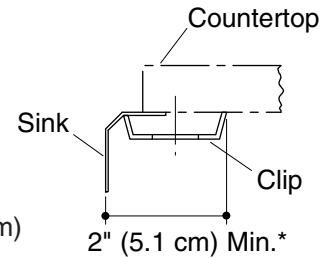

UNDERTONE®

Technical Information

Dimensions shown for K-3177; sink dimensions are opposite for K-3177-L.		
Fixture:*	Basin area	Water depth
Sink, left	14" (35.6 cm) x 19" (48.3 cm)	9-1/2" (24.1 cm)
Sink, right	14" (35.6 cm) x 16" (40.6 cm)	7-1/2" (19.1 cm)
Drain Holes	3-5/8" (9.2 cm) D.	
* Approximate measurements for comparison only.		

Included components:	
Hardware kit (4 required)	91915
Cut-out template (K-3177)	1040557-7
Cut-out template (K-3177-L)	1023161-7

Installation Notes

Install this product according to the installation guide.

* Allow clearance around sink rim for clip attachment.