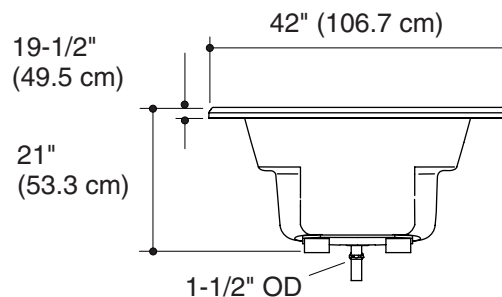

Product Specification

The oval shaped bath shall be made of acrylic. Bath shall be 60" (152.4 cm) in length, 42" (106.7 cm) in width, and 21" (53.3 cm) in height. Bath shall have molded lumbar supports and armrests with textured bottom surface. Bath shall be Kohler Model K-1163-_____.

SUNWARD®

Technical Information

Fixture*:	
Bathing well:	
Basin area, bottom	43" (109.2 cm) x 24-5/8" (62.5 cm)
Basin area, top	53-1/2" (135.9 cm) x 32-1/8" (81.6 cm)
Weight	75 lbs (34 kg)
To overflow:	
Water depth	15" (38.1 cm)
Capacity	57 gal (215.9 L)
* Approximate measurements for comparison only.	
Included components:	
Cut-out template	1042556

Installation Notes

Install this product according to the installation guide.

Floor support under bath must provide for a minimum of 33 lbs/square foot (161 kg/square meter) loading.

No change in measurements if connected with drain illustrated.

No change in measurements if connected with drain illustrated. (K-11677 or K-11677M)

■ Recommended faucet area

Product Diagram