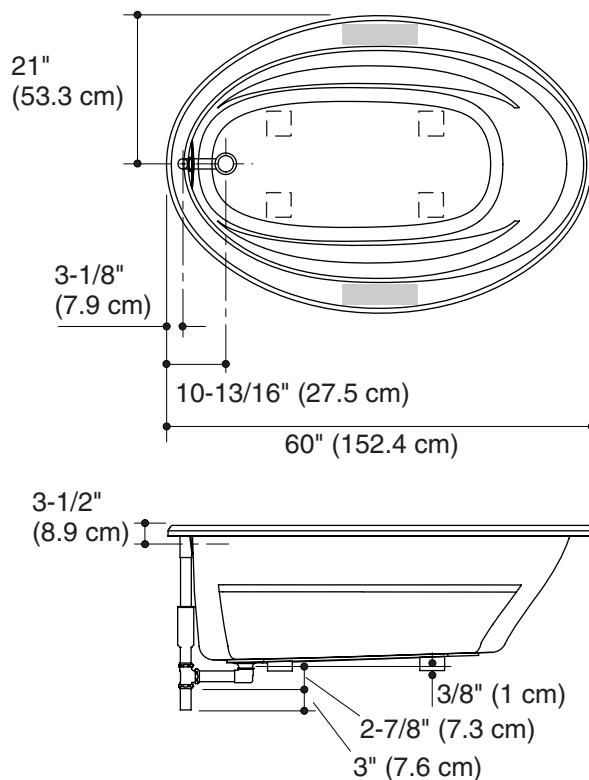

Product Specification

The oval shaped bath shall be made of acrylic. Bath shall be 60" (152.4 cm) in length, 42" (106.7 cm) in width, and 21" (53.3 cm) in height. Bath shall have molded lumbar supports and armrests with textured bottom surface. Bath shall be Kohler Model K-1163-_____.

SUNWARD®

Technical Information

Fixture*:	
Bathing well:	
Basin area, bottom	43" (109.2 cm) x 24-5/8" (62.5 cm)
Basin area, top	53-1/2" (135.9 cm) x 32-1/8" (81.6 cm)
Weight	75 lbs (34 kg)
To overflow:	
Water depth	15" (38.1 cm)
Capacity	57 gal (215.9 L)
* Approximate measurements for comparison only.	
Included components:	
Cut-out template	1042556

Installation Notes

Install this product according to the installation guide.

Floor support under bath must provide for a minimum of 33 lbs/square foot (161 kg/square meter) loading.

No change in measurements if connected with drain illustrated.

No change in measurements if connected with drain illustrated. (K-11677 or K-11677M)

■ Recommended faucet area

Product Diagram