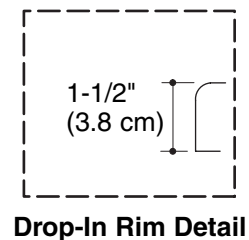

Product Specification

The oval shaped bath shall be made of acrylic. Bath shall be 60" (152.4 cm) in length, 42" (106.7 cm) in width, and 21" (53.3 cm) in height. Bath shall have molded lumbar supports and armrests with textured bottom surface. Bath shall be Kohler Model K-1163-_____.

SUNWARD®

Technical Information

Fixture*:	
Bathing well:	
Basin area, bottom	43" (109.2 cm) x 24-5/8" (62.5 cm)
Basin area, top	53-1/2" (135.9 cm) x 32-1/8" (81.6 cm)
Weight	75 lbs (34 kg)
To overflow:	
Water depth	15" (38.1 cm)
Capacity	57 gal (215.9 L)
* Approximate measurements for comparison only.	
Included components:	
Cut-out template	1042556

Installation Notes

Install this product according to the installation guide.

Floor support under bath must provide for a minimum of 33 lbs/square foot (161 kg/square meter) loading.

No change in measurements if connected with drain illustrated.

No change in measurements if connected with drain illustrated. (K-11677 or K-11677M)

■ Recommended faucet area

Product Diagram