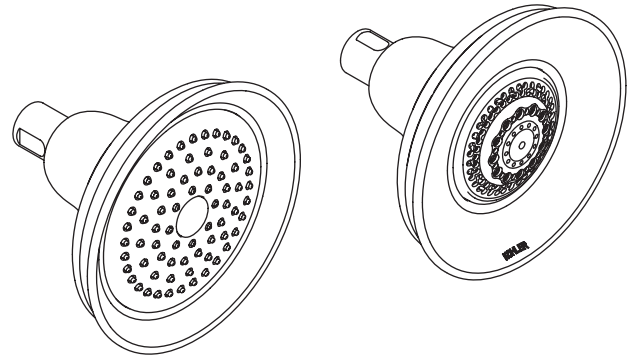

**Features**

- MasterClean™ spray nozzles prohibit mineral build-up
- 72 individual spray nozzles
- Multi-function showerhead delivers wide, full coverage spray, aerated spray and massage spray
- 1/2" - 14 NPT connection
- Complements Bancroft® Suite
- 2.5 gal (9.5 L) per minute flow rate

**SHOWERHEAD**  
**K-10590**  
**ALSO K-10591**

**Codes/Standards Applicable**

Specified model meets or exceeds the following:

- ASME A112.18.1/CSA B125.1
- IAPMO/cUPC

**Colors/Finishes**

- CP: Polished Chrome
- PB: Vibrant® Polished Brass
- Other: Refer to Price Book for additional colors/finishes

**Specified Model**

Model	Description	Colors/Finishes	
K-10590	Single-function showerhead	<input type="checkbox"/> CP	<input type="checkbox"/> Other ____
K-10591	Multi-function showerhead	<input type="checkbox"/> CP	<input type="checkbox"/> Other ____
Recommended Accessory			
K-7397	7-1/2" (13.7 cm) shower arm and flange	<input type="checkbox"/> CP	<input type="checkbox"/> Other ____

**Product Specification**

Showerhead shall include single or multi-function spray. Multi-function showerhead shall deliver wide, full coverage spray, soft aerated spray and therapeutic massage spray. Showerhead shall include MasterClean™ spray nozzles to prohibit mineral build-up. Showerhead shall include 72 individual spray nozzles. Showerhead shall have 1/2"-14 NPT connection. Showerhead shall be part of Bancroft Suite. Showerhead shall feature 2.5 gal (9.5 L) per minute flow rate. Showerhead shall be Kohler Model K-\_\_\_\_-\_\_\_\_.