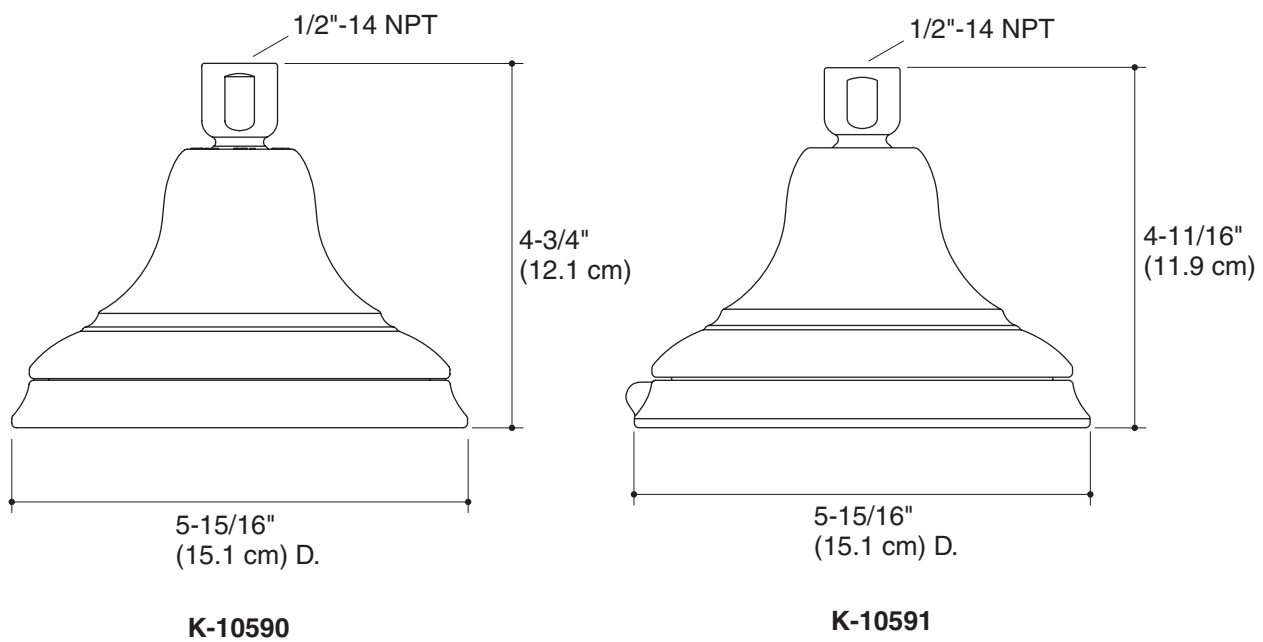

Installation Notes

Install this product according to the installation guide.

Product Diagram