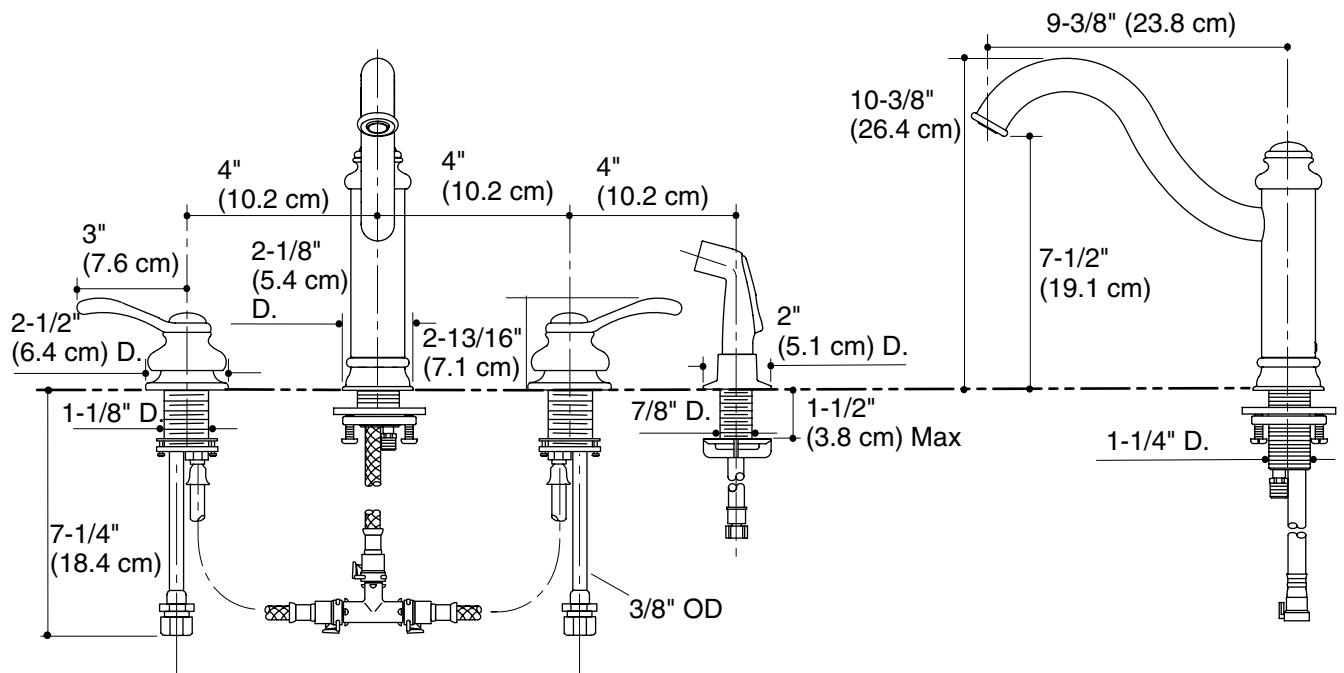

FAIRFAX®

Installation Notes

Install this faucet following the installation instructions provided.

ADA, CSA B651, OBC compliant when installed to the specific requirements of these regulations.

Product Diagram