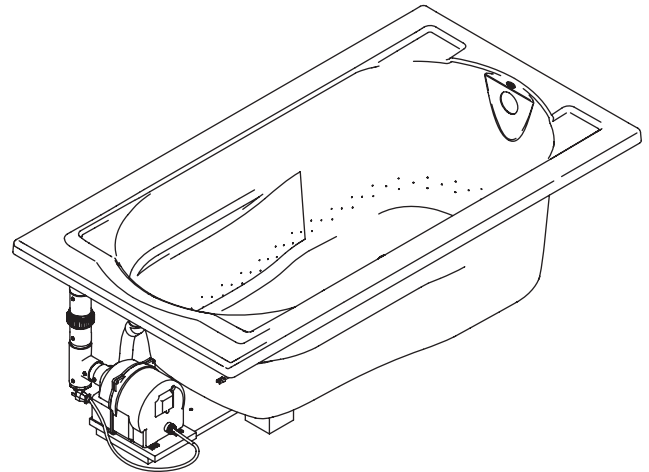

### 5' BUBBLEMASSAGE™ BATH K-1357-G

#### Features

- Acrylic
- Blower motor with 300 W heater and electronic back-lit user control
- 120 BubbleMassage™ airjets
- Drop-in
- Textured bottom surface
- UL listed
- 60" (152.4 cm) x 32" (81.3 cm) x 20" (50.8 cm)