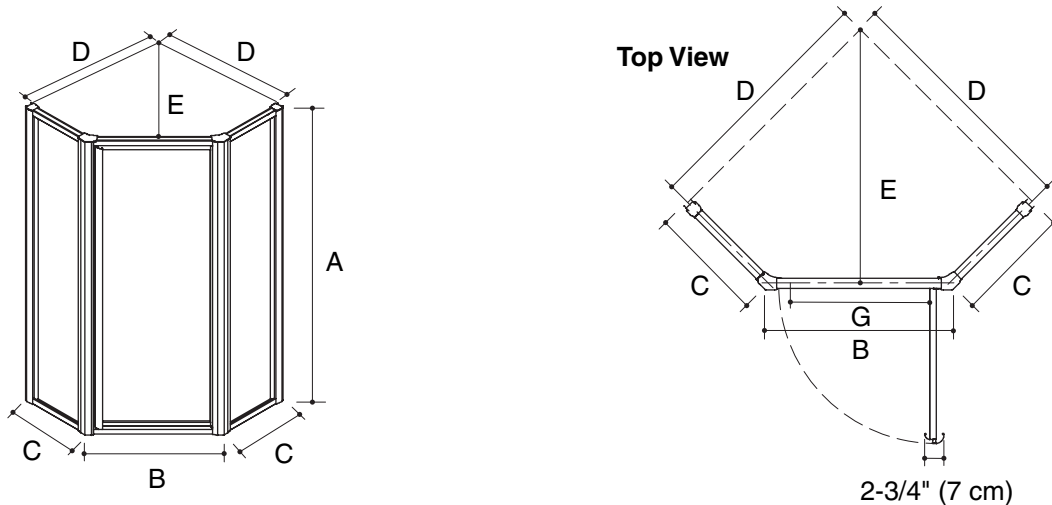

### Product Specification

The shower enclosure shall be 72" (182.9 cm) in height. The shower enclosure shall have right or left door swing with CleanCoat™ glass coating. The shower enclosure shall be corrosion proof. The shower enclosure shall have a soft touch foam handle insert, full length magnet to provide secure door closure, and tempered glass to ensure maximum safety and durability. The shower enclosure shall be Kohler Model K-\_\_\_\_\_-\_\_\_\_\_-\_\_\_\_\_.

## Installation Notes

Install this product according to the installation guide.

	A	B	C (Min-Max)	D (Min-Max)	E (Min-Max)	G (Walk Through)
K-704516	72" (182.9 cm)	27-3/4" (70.5 cm)	16-3/4" (42.5 cm) - 17-1/2" (44.5 cm)	35-3/8" (89.9 cm) - 36-1/8" (91.8 cm)	36-1/2" (92.7 cm) - 37-5/8" (95.6 cm)	21-3/4" (55.2 cm)
K-704517	72" (182.9 cm)	27-3/4" (70.5 cm)	17-15/16" (45.5 cm) - 18-11/16" (47.5 cm)	36-9/16" (92.8 cm) - 37-5/16" (94.8 cm)	38-7/32" (97.1 cm) - 39-5/16" (99.8 cm)	21-3/4" (55.2 cm)