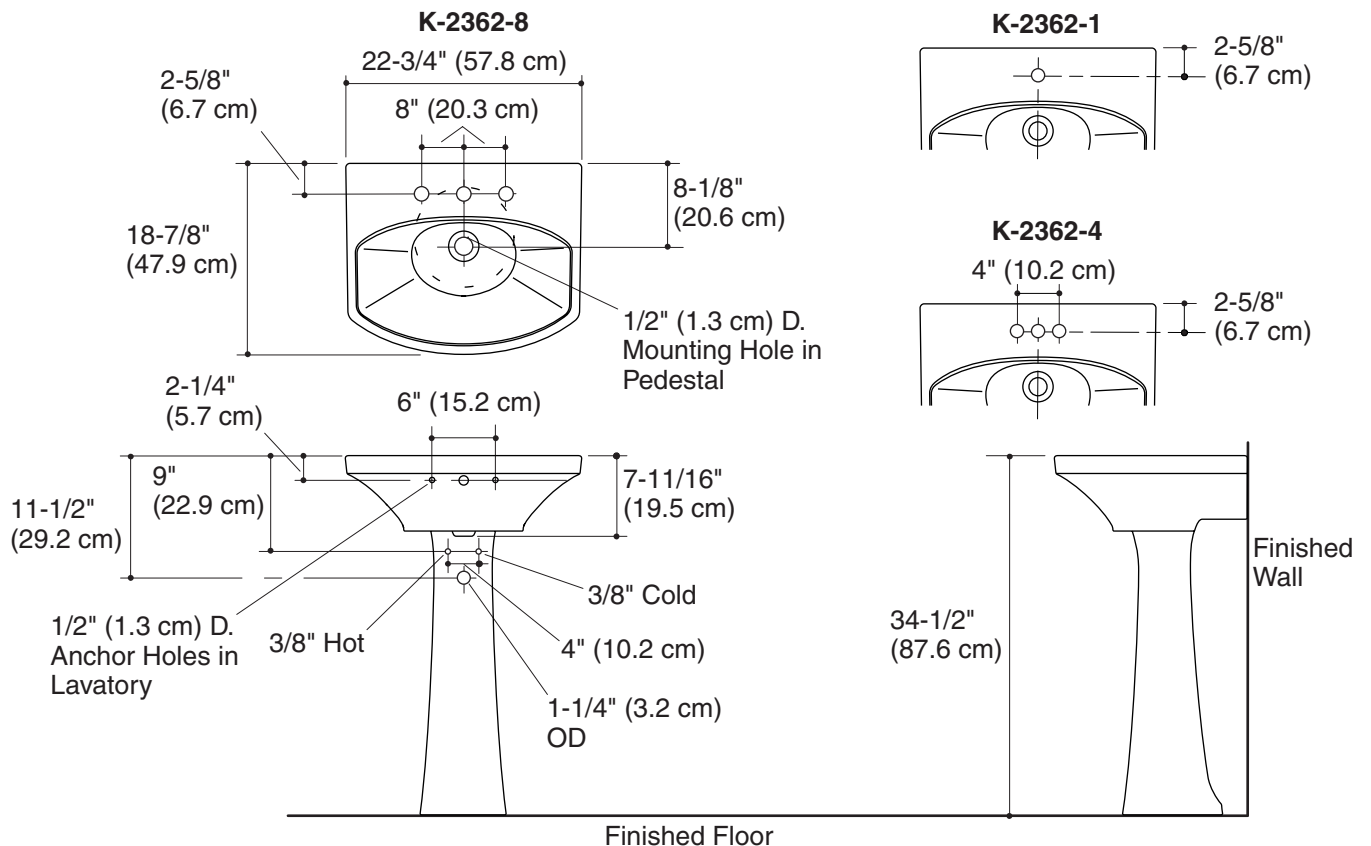

CIMARRON®

Technical Information

Fixture*:	
Basin area	21" (53.3 cm) x 12-3/4" (32.4 cm)
Water depth	3-5/8" (9.2 cm)
Drain hole	1-1/4" (3.2 cm) D.
*Approximate measurements for comparison only.	

Holes	K-2362-1	K-2362-4	K-2362-8
Spout	1-3/8" (3.5 cm) D.	1-1/4" (3.2 cm) D.	1-3/8" (3.5 cm) D.
Faucet		1-1/4" (3.2 cm) D.	1-3/8" (3.5 cm) D.

Included components:	
Pedestal accessory pack	1020611
Rubber pads	63069

Installation Notes

Install this product according to the installation guide.

Product Diagram