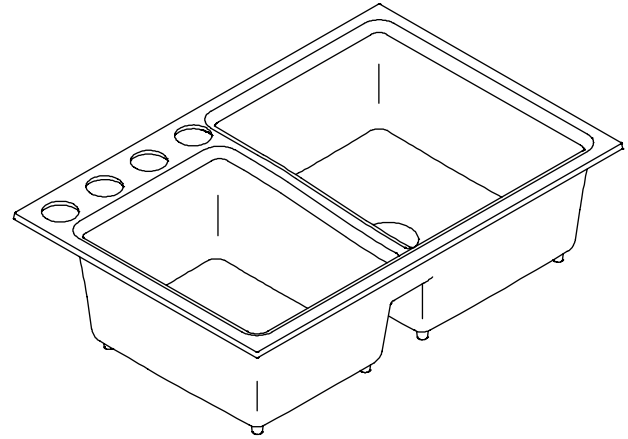

Features

- KOHLER cast iron
- Acid-resistant enamel finish
- Undercounter
- Double (large/medium) compartment
- 4-hole (oversize)
- 23" (58.4 cm) undermount sink kit included
- 33" (83.8 cm) x 22" (55.9 cm)

ENAMELED CAST IRON UNDERCOUNTER SINK K-5814-4U

Codes/Standards Applicable

Specified model meets or exceeds the following:

- ASME A112.19.1/CSA B45.2

Colors/Finishes

- 0: White
- Other: Refer to Price Book for additional colors/finishes

Accessories

- CP: Polished Chrome
- ST: Stainless Steel
- Other: Refer to Price Book for additional colors/finishes
- NA: None applicable

Specified Model

Model	Description	Colors/Finishes	
K-5814-4U	Enameled cast iron undercounter sink – 4-hole	<input type="checkbox"/> 0	<input type="checkbox"/> Other_____

Product Specification

The undercounter sink shall be 33" (83.8 cm) in length and 22" (55.9 cm) in width. Sink shall be made of cast iron with acid resistant enamel finish. Sink shall have double (large/medium) compartment. Sink shall be 4-hole (oversized). Sink shall include 23" (58.4 cm) undermount sink kit. Sink shall be Kohler Model K-5814-4U-_____.