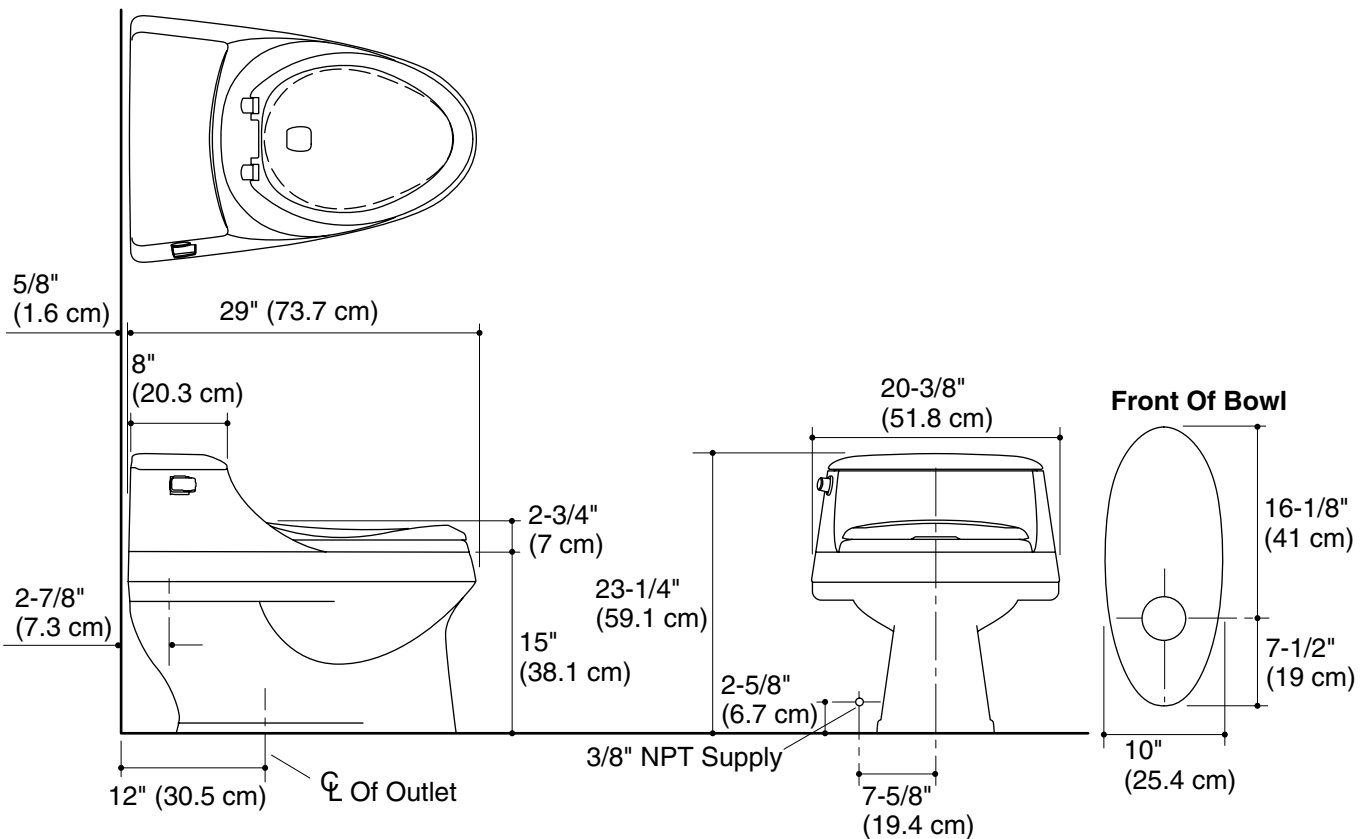

ELONGATED TOILET K-3466

Features

- Vitreous china
- Concealed trapway
- Polished chrome trip lever
- Ingenium® flushing system
- Less supply
- 12" (30.5 cm) rough-in
- 1.6 gpf (6 lpf)
- EPDM flapper
- Includes French Curve™ seat and cover
- One-piece elongated bowl
- 11" (27.9 cm) x 8-3/4" (22.2 cm) water area
- 29" (73.7 cm) x 20-3/8" (51.8 cm) x 23-1/4" (59.1 cm)

Product Specification

The elongated one-piece toilet shall be made of vitreous china. Toilet shall be 29" (73.7 cm) in length, 20-3/8" (51.8 cm) in width and 23-1/4" (59.1 cm) in height with a 11" (27.9 cm) x 8-3/4" (22.2 cm) water area. Toilet shall be 12" (30.5 cm) rough-in and less supply. The toilet shall have concealed trapway. Toilet shall be 1.6 gpf (6 lpf) with Kohler Ingenium® flushing system. Toilet shall have an EPDM flapper. Toilet shall include polished chrome trip lever and French Curve™ seat and cover. Toilet shall be Kohler Model K-3466-_____.

SAN RAPHAEL™

Technical Information

Fixture:	
Configuration	one-piece, elongated
Water per flush	1.6 gal (6 L)
Passageway	2" (5.1 cm)
Water area	11" (27.9 cm) x 8-3/4" (22.2 cm)
Water depth from rim	5-1/4" (13.3 cm)
Seat post hole centers	5-1/2" (14 cm)

Product Diagram