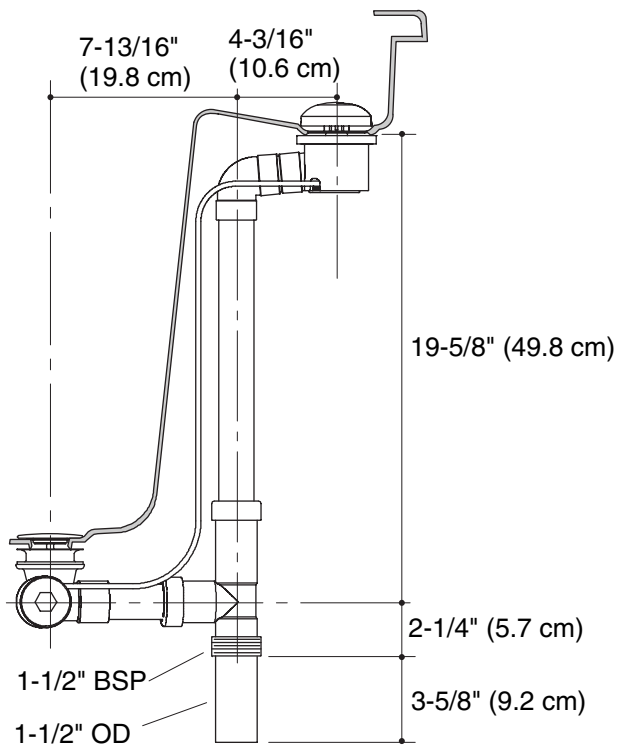

**BATH CABLE DRAIN
K-7202**

Features

- 17-gauge brass construction
- 1-1/2" connection
- Brass tailpiece
- Through-the-floor installation
- Cable operated
- For the Purist® bath

Codes/Standards Applicable

Specified Model:

Model	Description	Colors/Finishes		
		<input type="checkbox"/> CP	<input type="checkbox"/> PB	<input type="checkbox"/> Other_____
K-7202	Bath cable drain			

Product Specification

Bath drain shall be of 17-gauge brass construction. Product includes a cable operated pop-up drain with 1-1/2" connection and brass tailpiece. Product is intended for use with Purist® bath, with through-the-floor installation. Drain shall be Kohler Model K-7202-_____.

PURIST®

Installation Notes

Install this product according to the installation guide.

Product Diagram